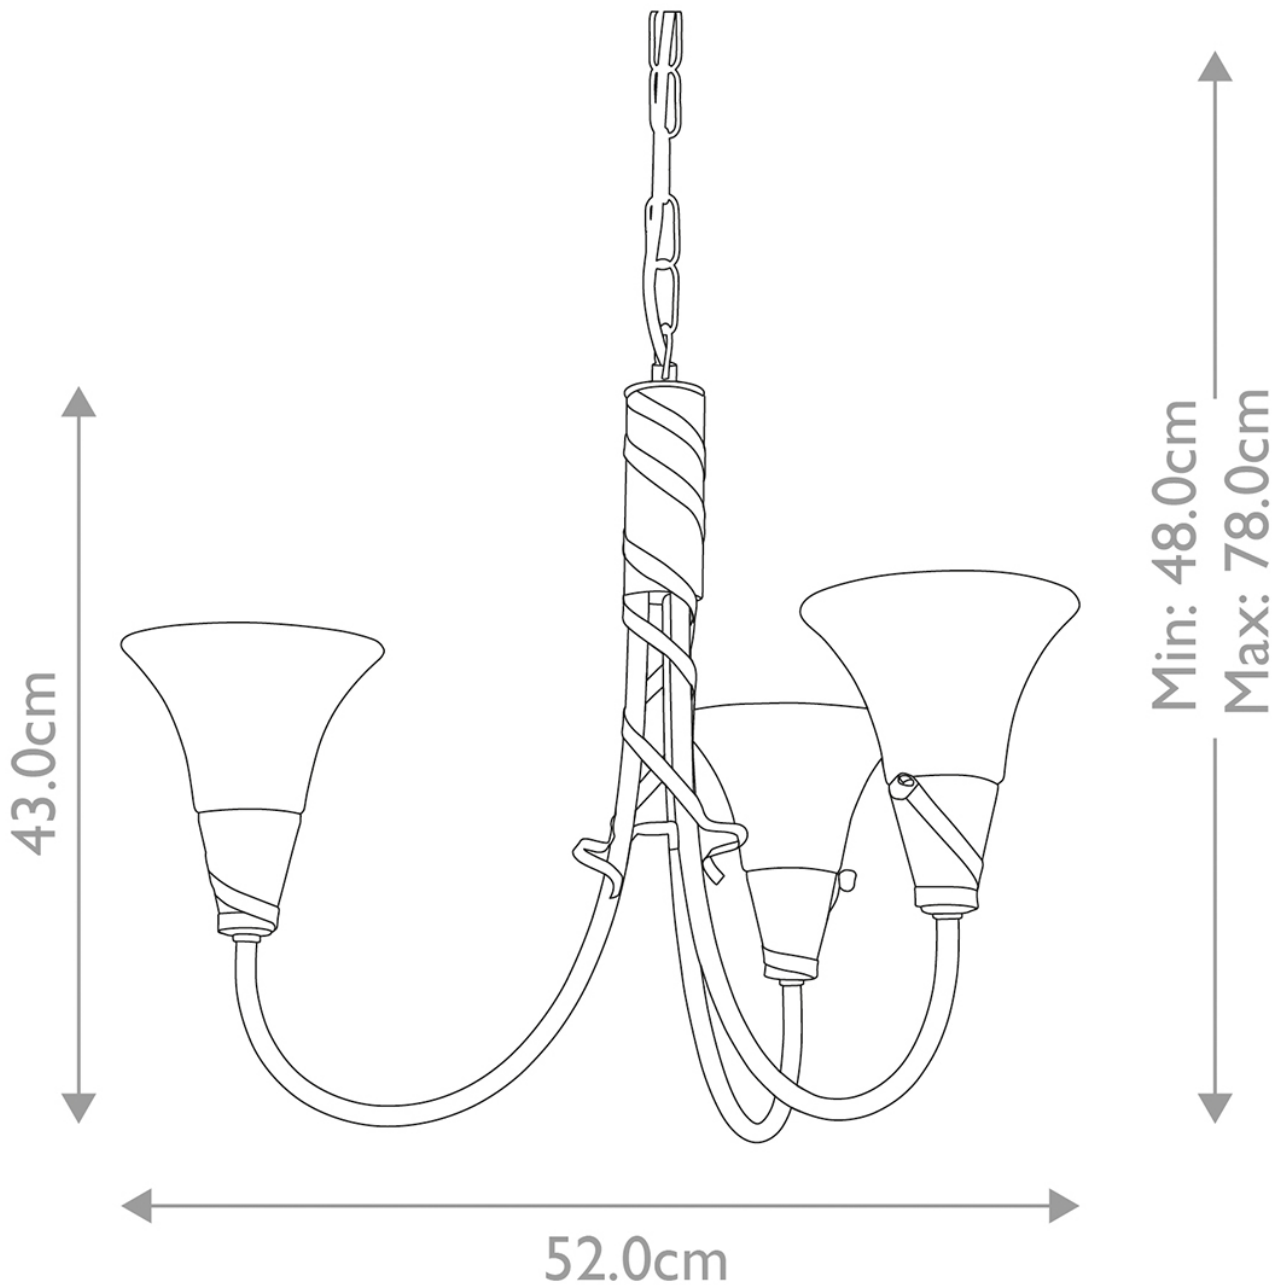

Elstead - Emily EM3-COPPER Chandelier

CONTACT