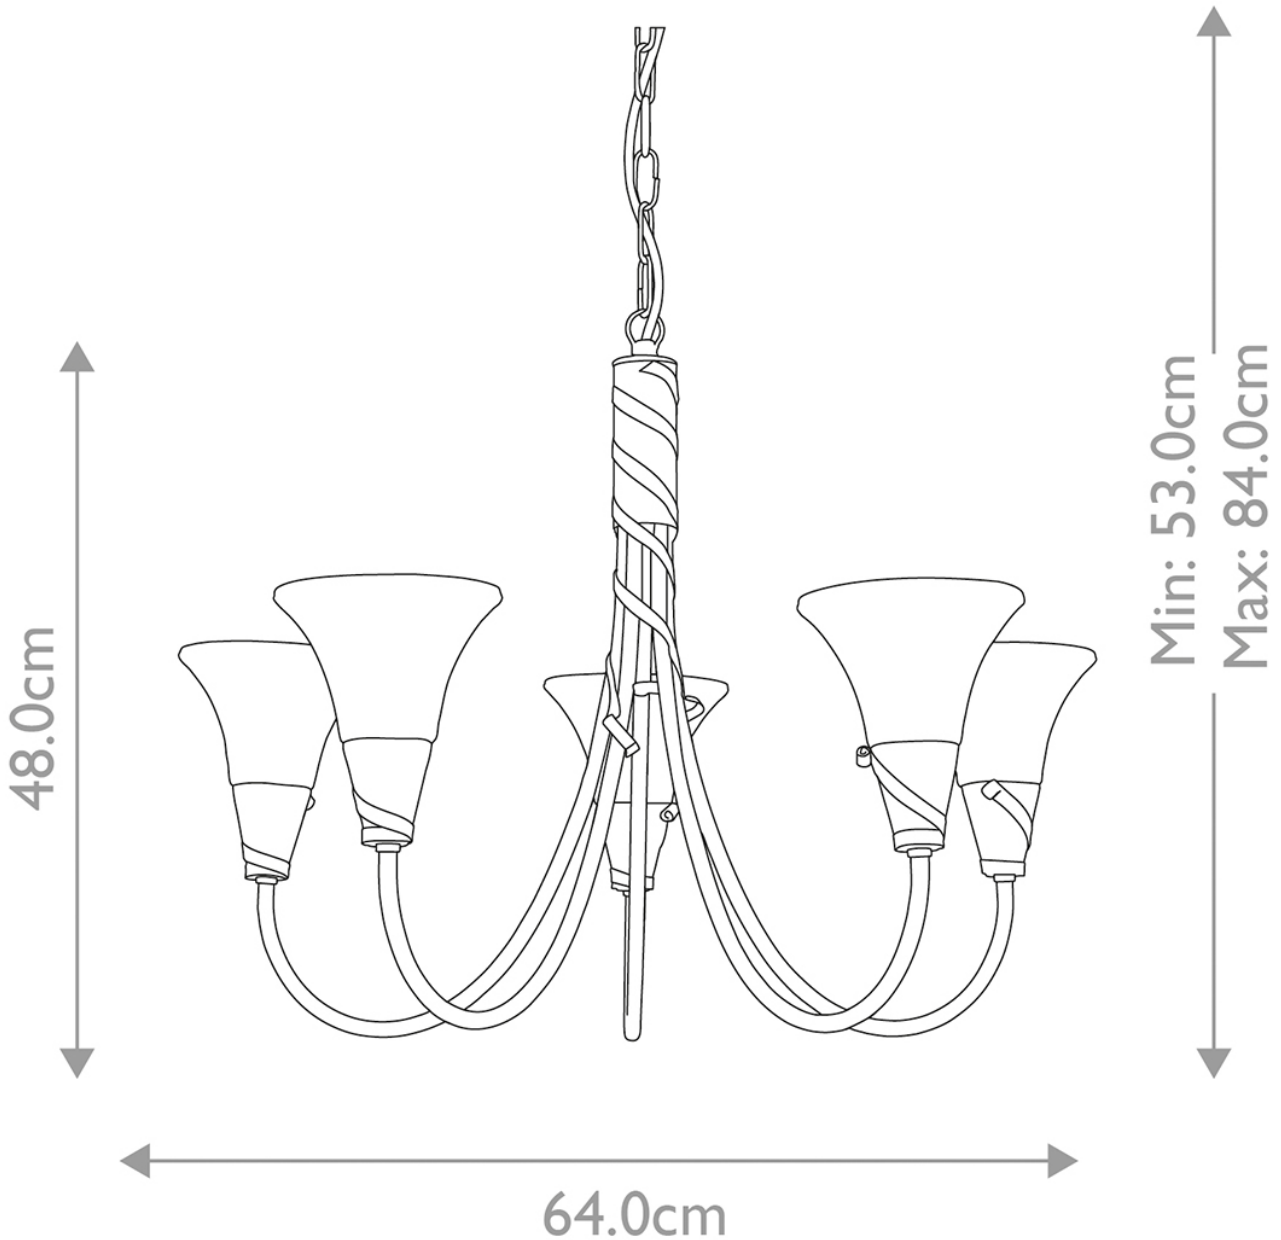

Elstead - Emily EM5-COPPER Chandelier

CONTACT