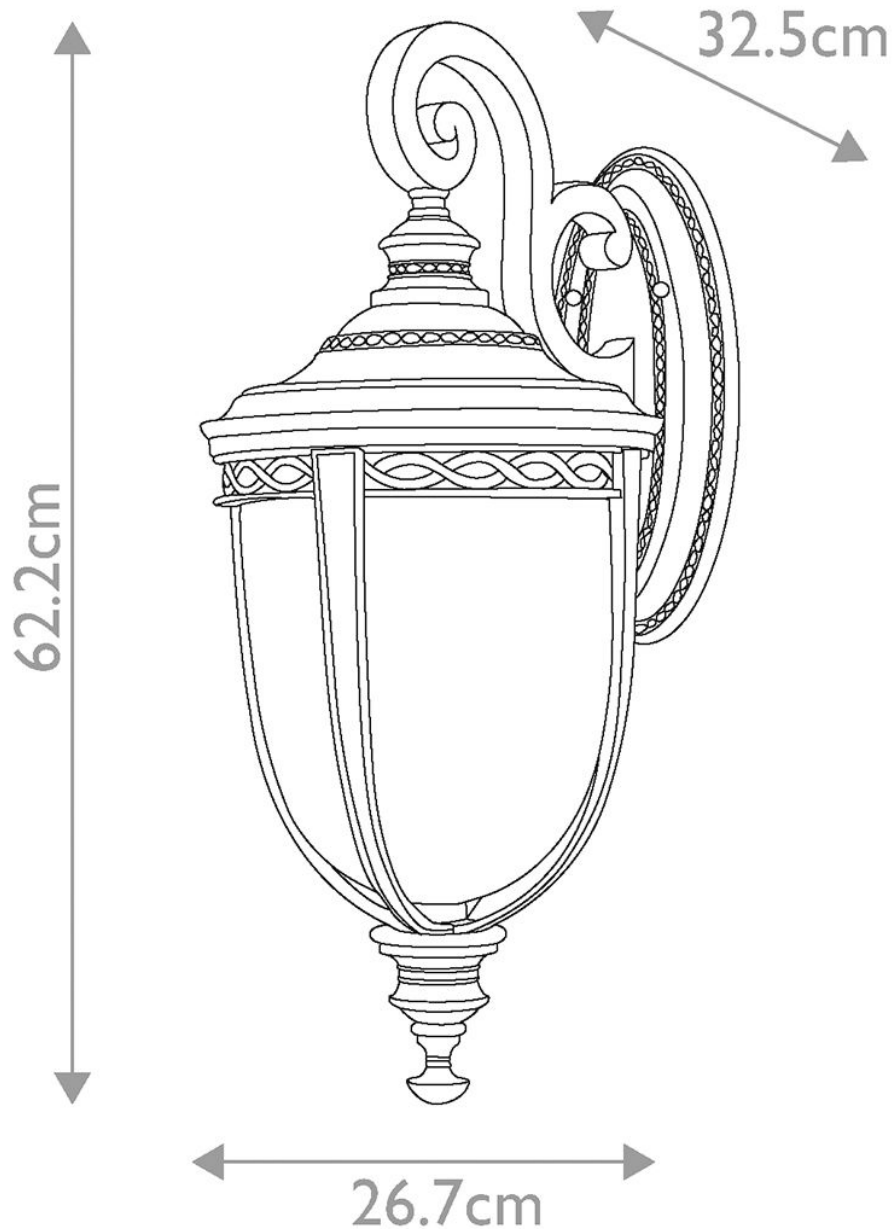

Elstead - Feiss - English Bridle FE-EB2-L-BLK Wall Light

CONTACT