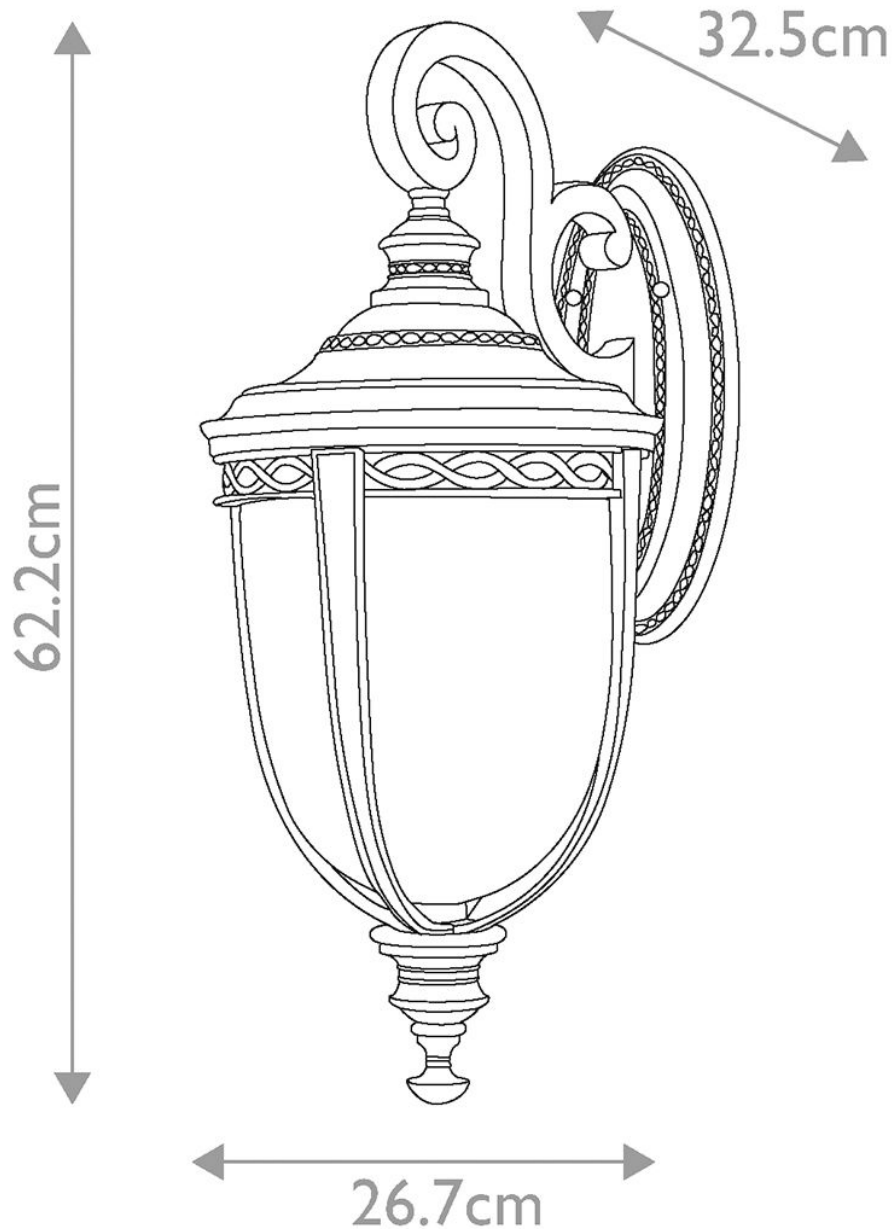

Elstead - Feiss - English Bridle FE-EB2-L-BRB Wall Light

CONTACT