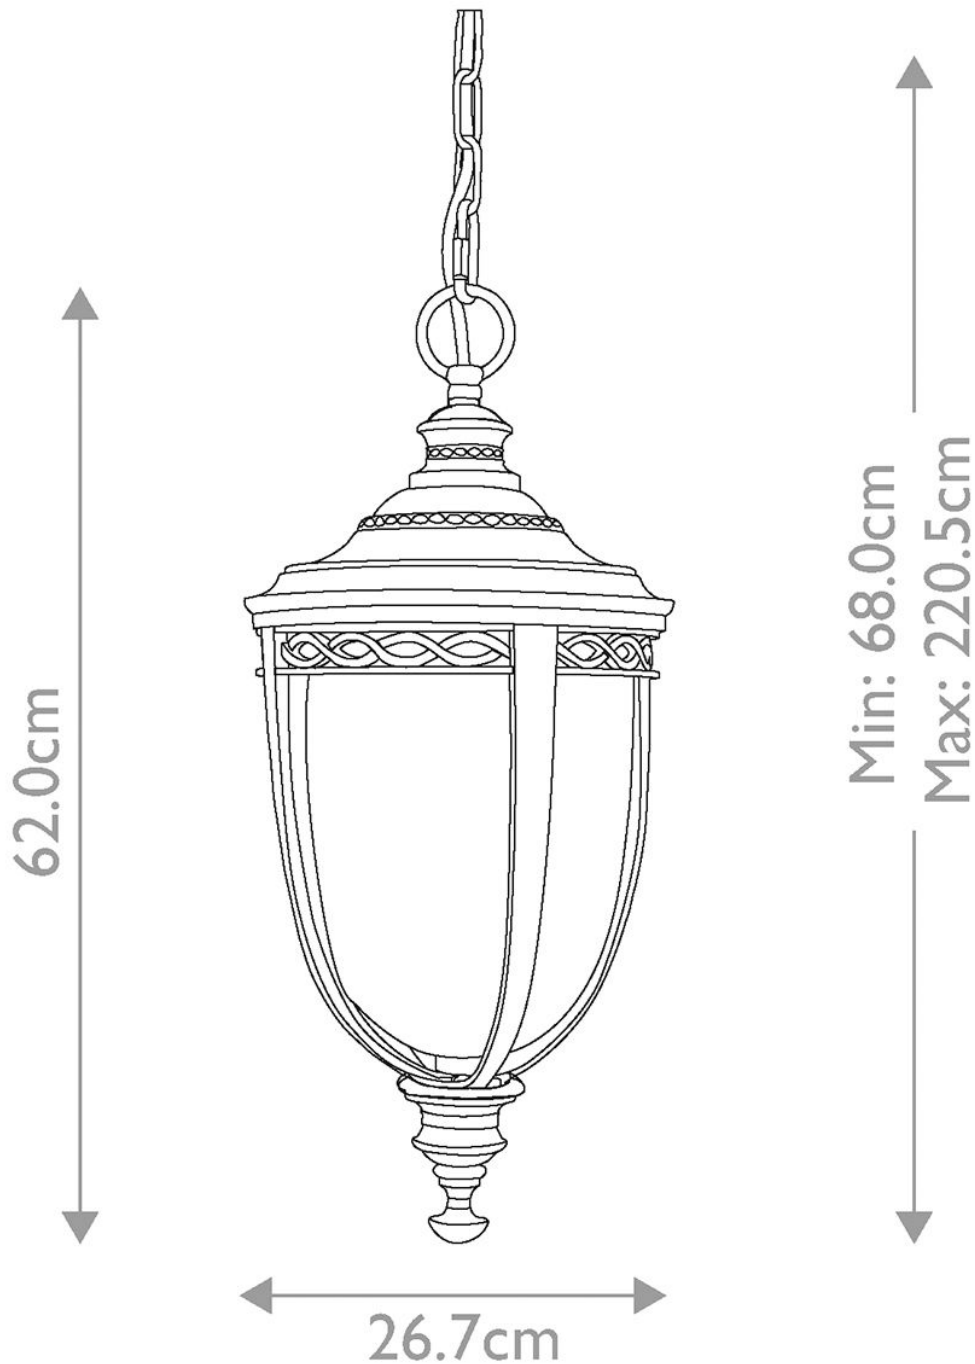

Elstead - Feiss - English Bridle FE-EB8-L-BLK Chain Lantern

**CONTACT**