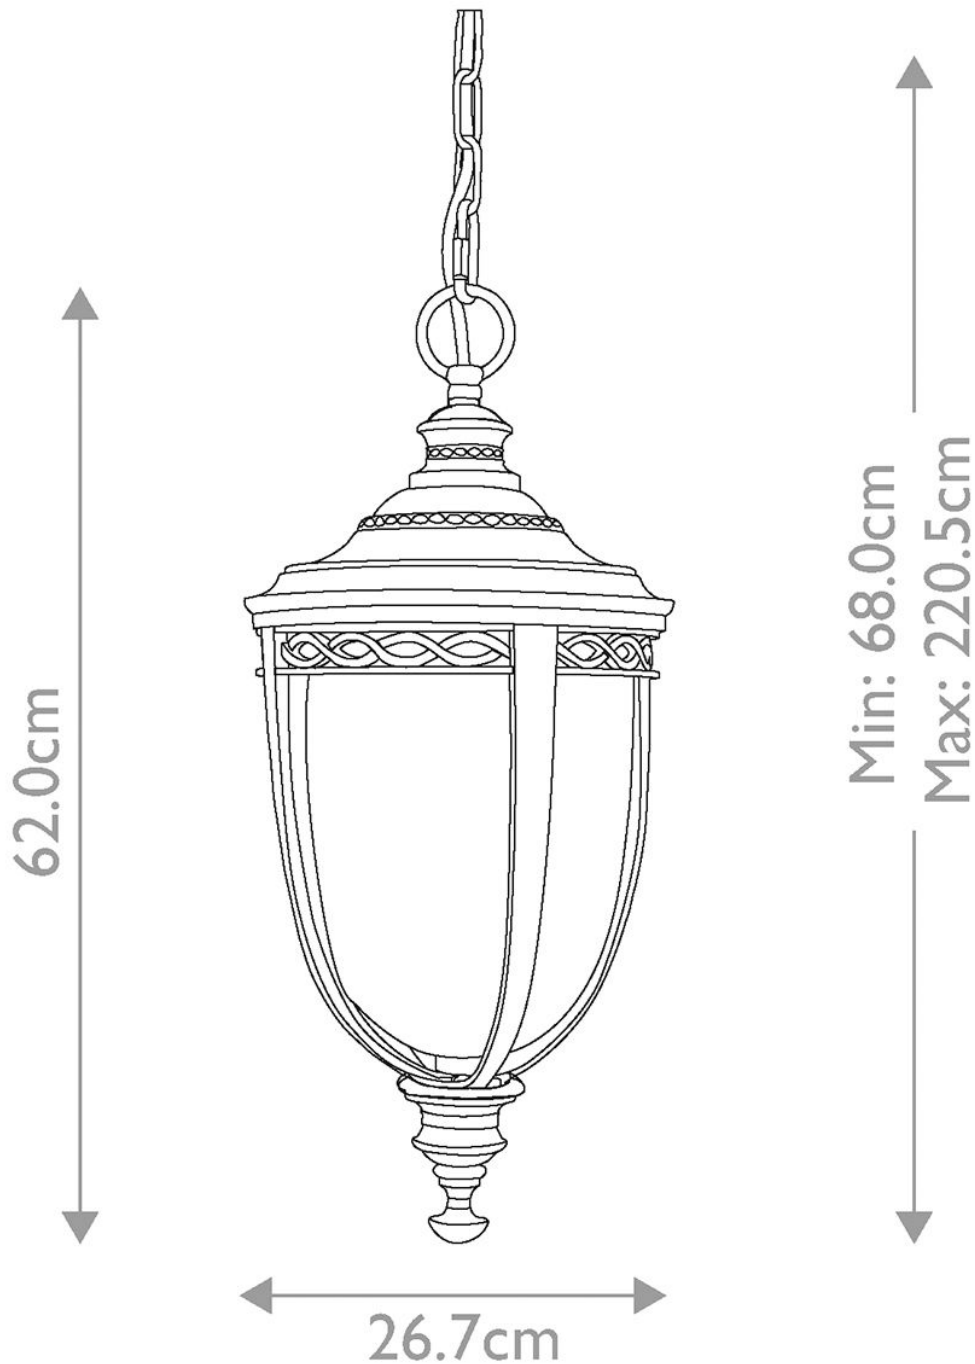

Elstead - Feiss - English Bridle FE-EB8-L-BRB Chain Lantern

**CONTACT**