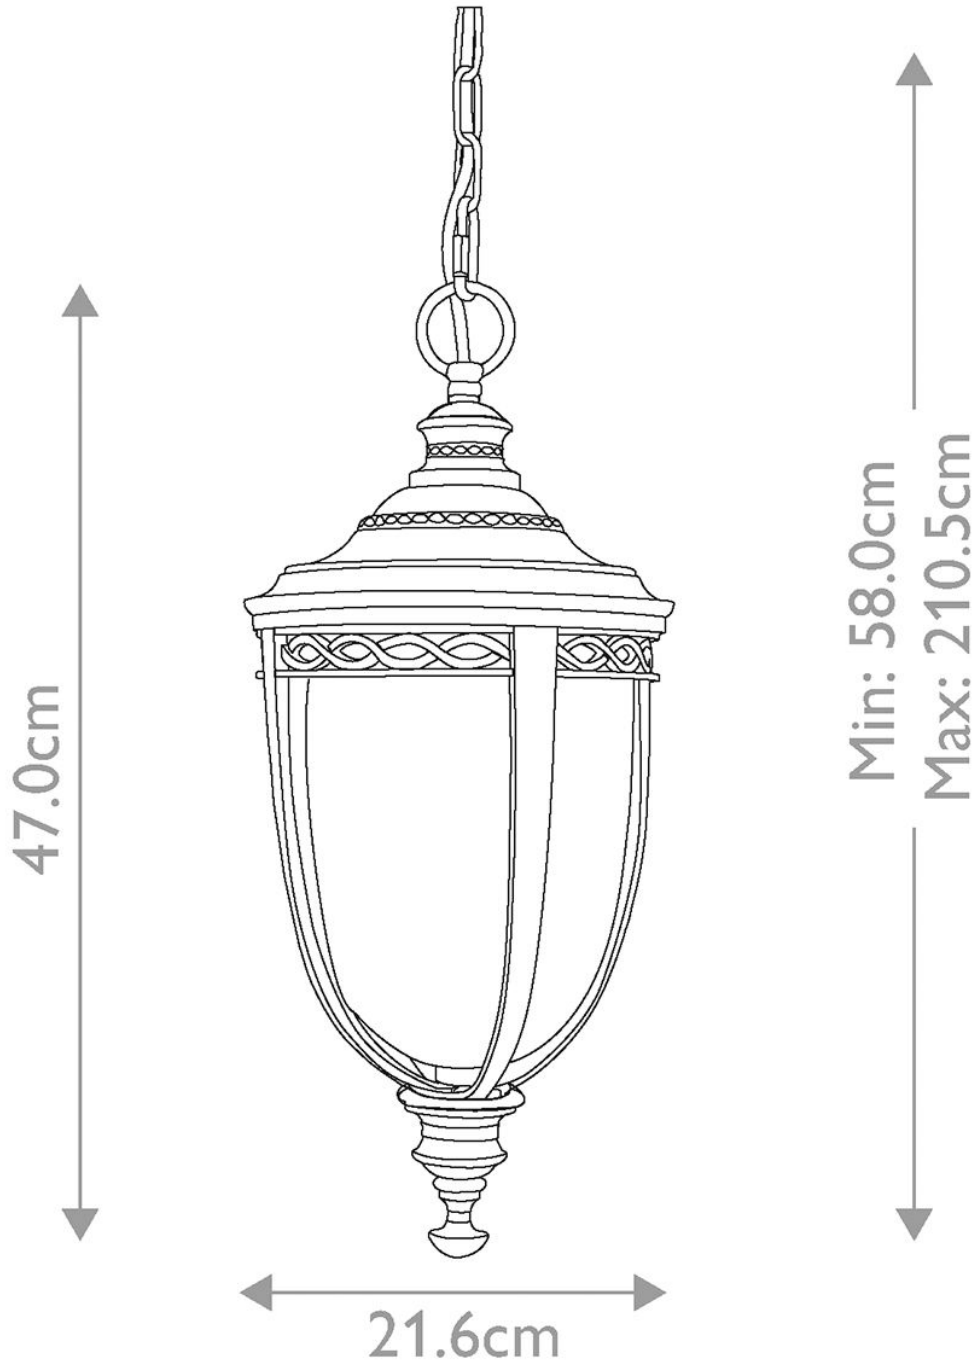

Elstead - Feiss - English Bridle FE-EB8-M-BLK Chain Lantern

**CONTACT**