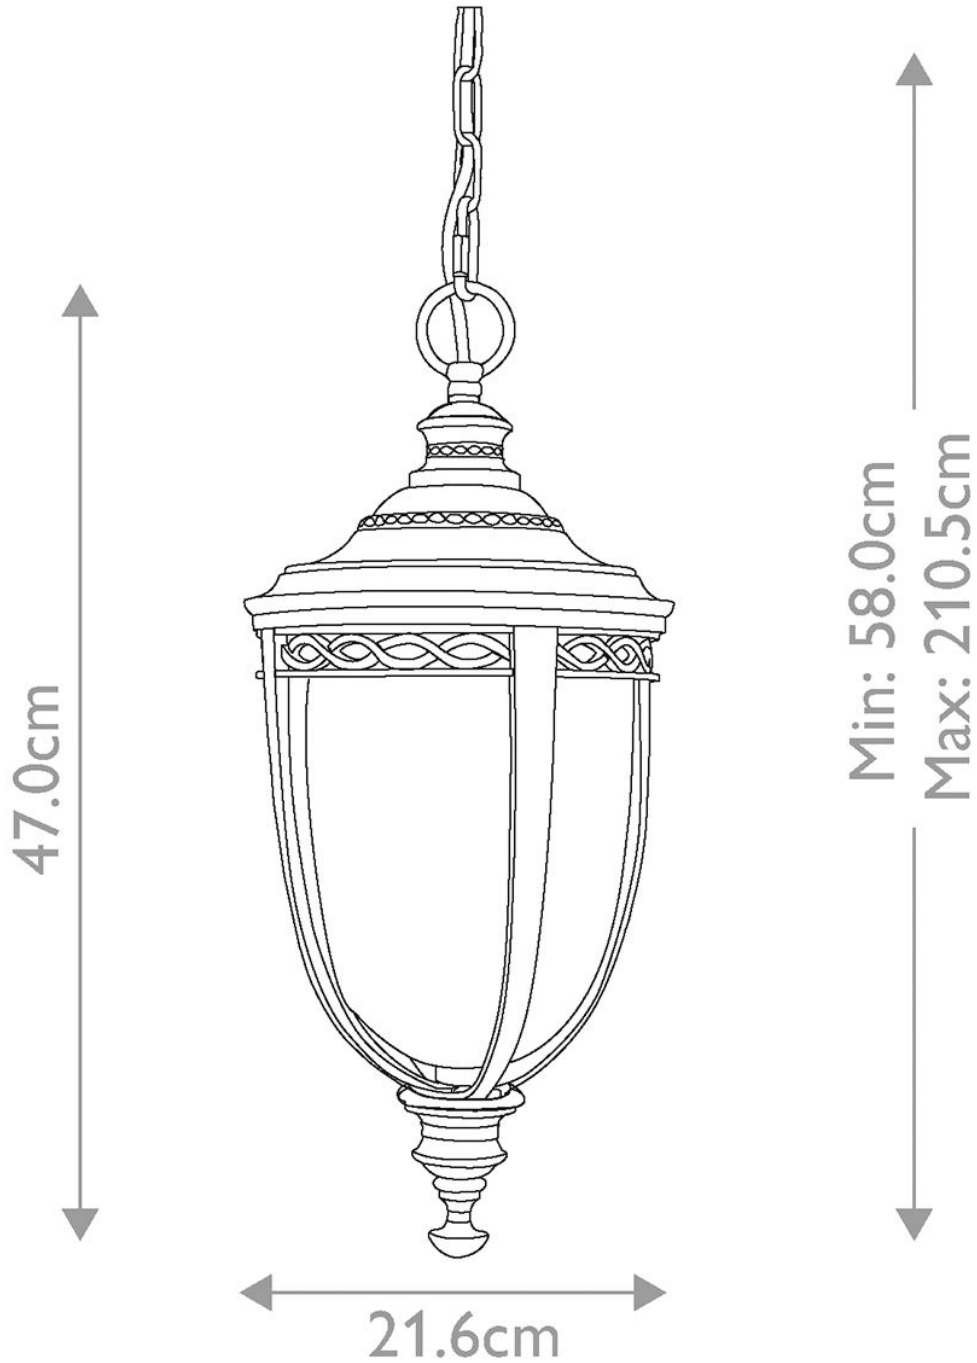

Elstead - Feiss - English Bridle FE-EB8-M-BRB Chain Lantern

CONTACT