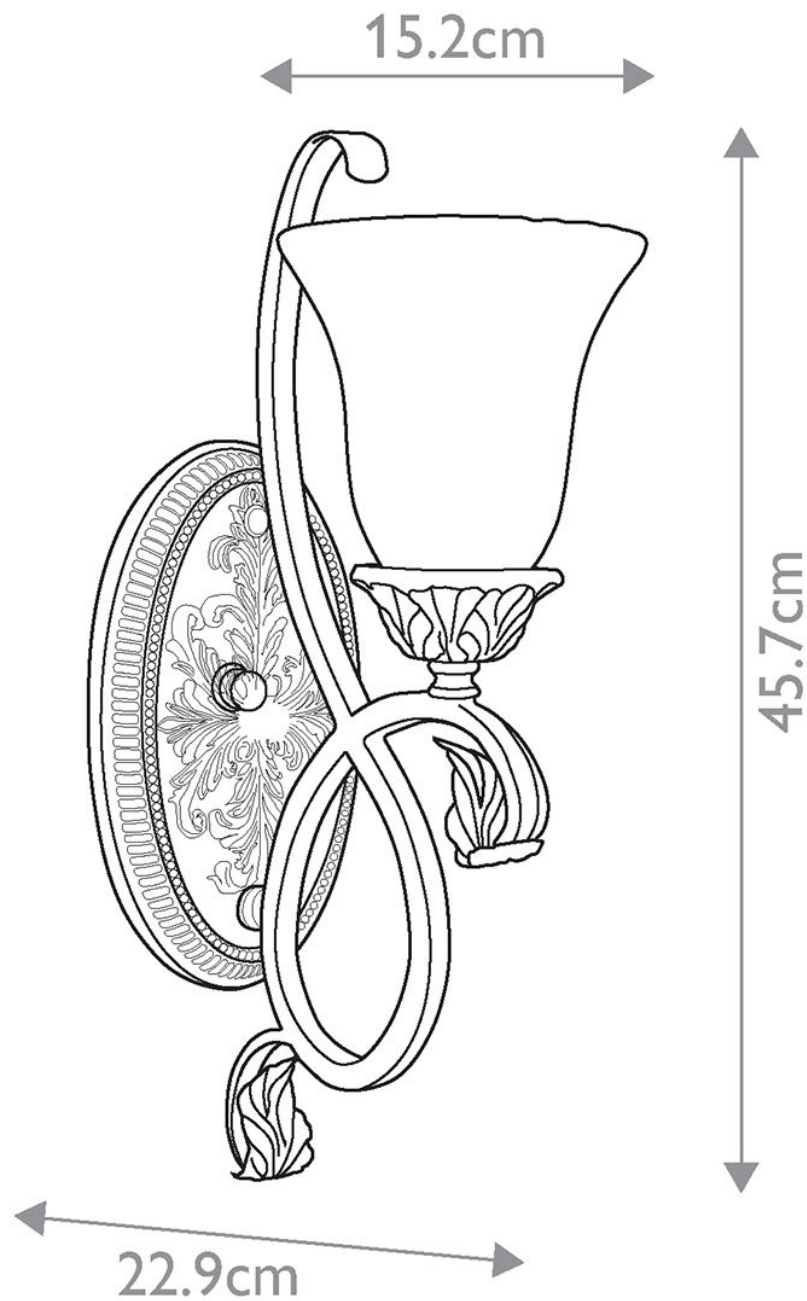

Elstead - Feiss - Sonoma Valley FE-SONOMAVALLEY1 Wall Light

CONTACT