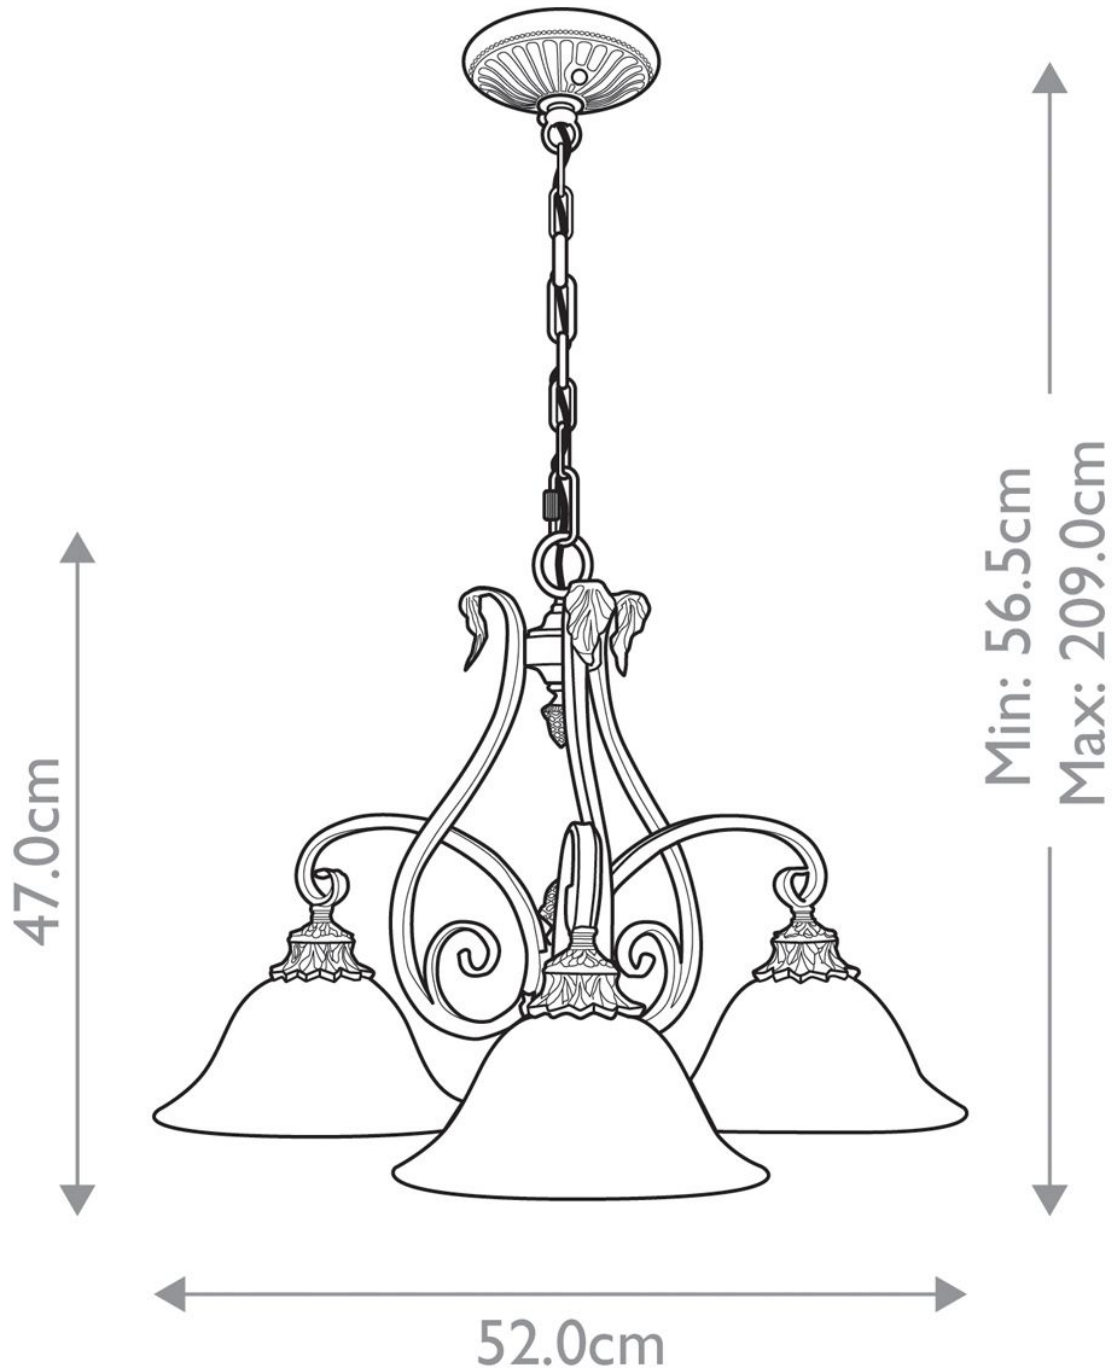

Elstead - Feiss - Sonoma Valley FE-SONOMAVALLEY3 Chandelier

CONTACT