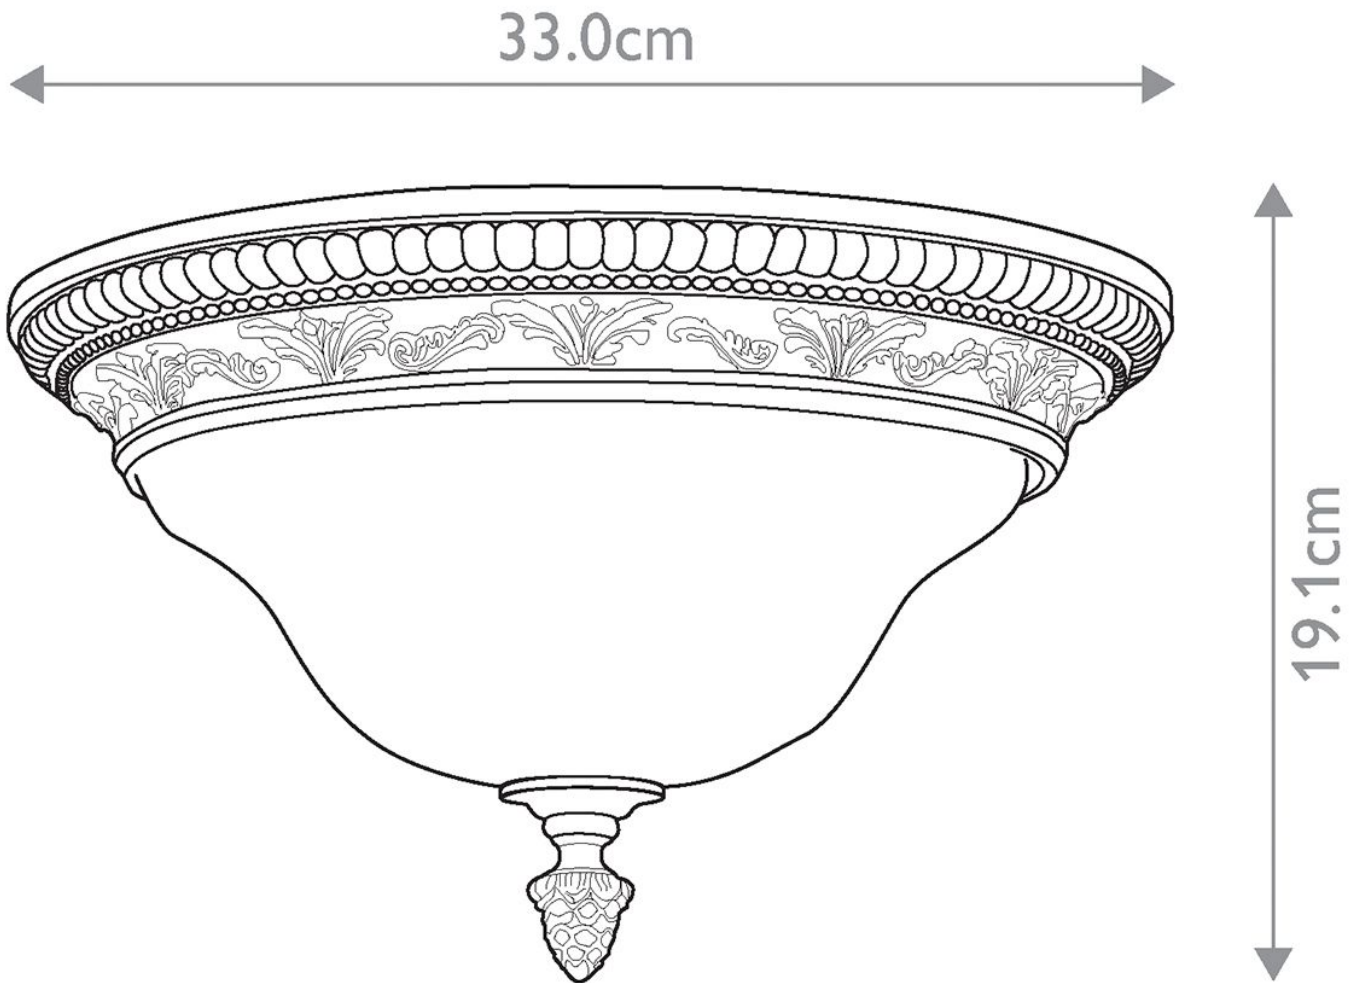

Elstead - Feiss - Sonoma Valley FE-SONOMAVALLEY-F Flush Light

CONTACT