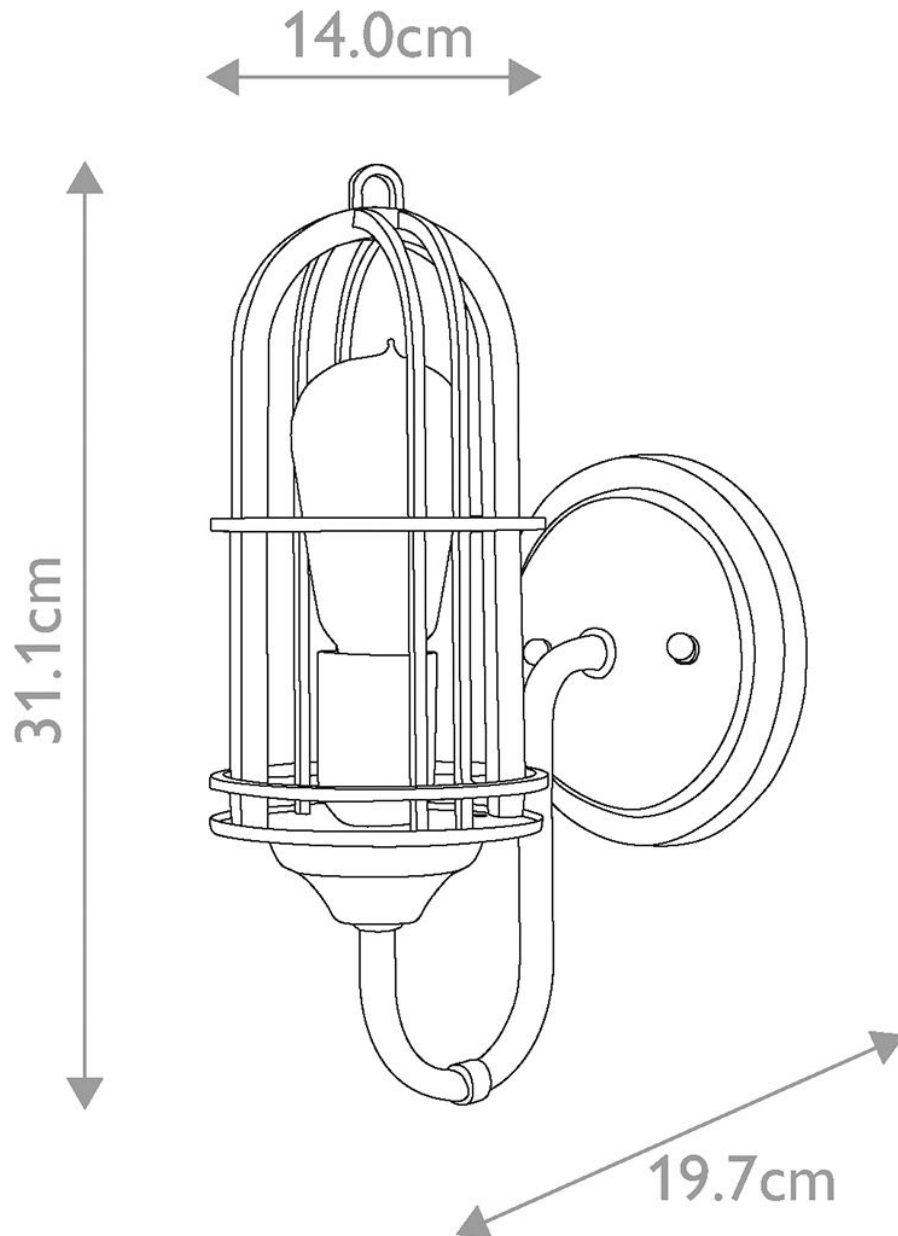

Elstead - Feiss - Urban Renewal FE-URBANRWL-WB1 Wall Light

**CONTACT**