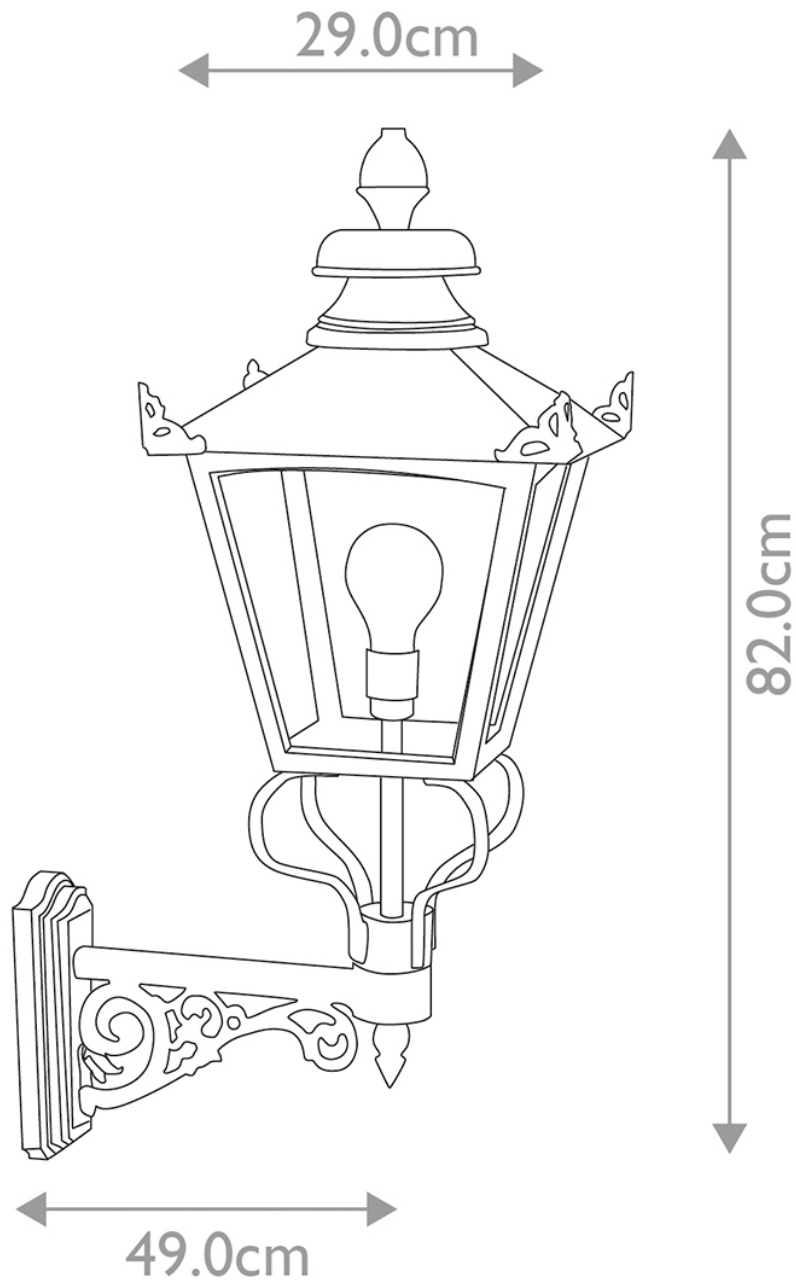

Elstead - Grampian GB1-BLACK Wall Light

CONTACT