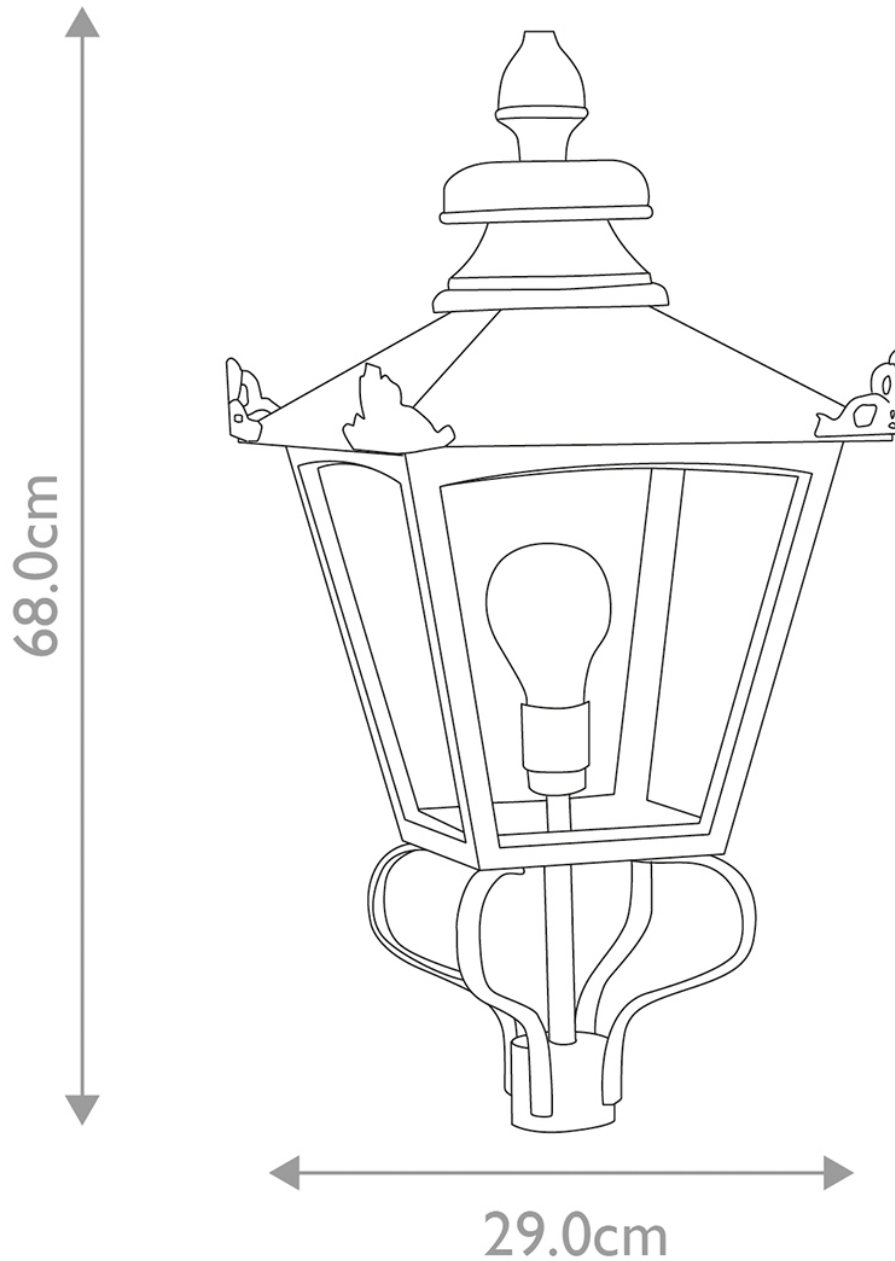

Elstead - Grampian GL1-BLACK Lantern Head Only

CONTACT