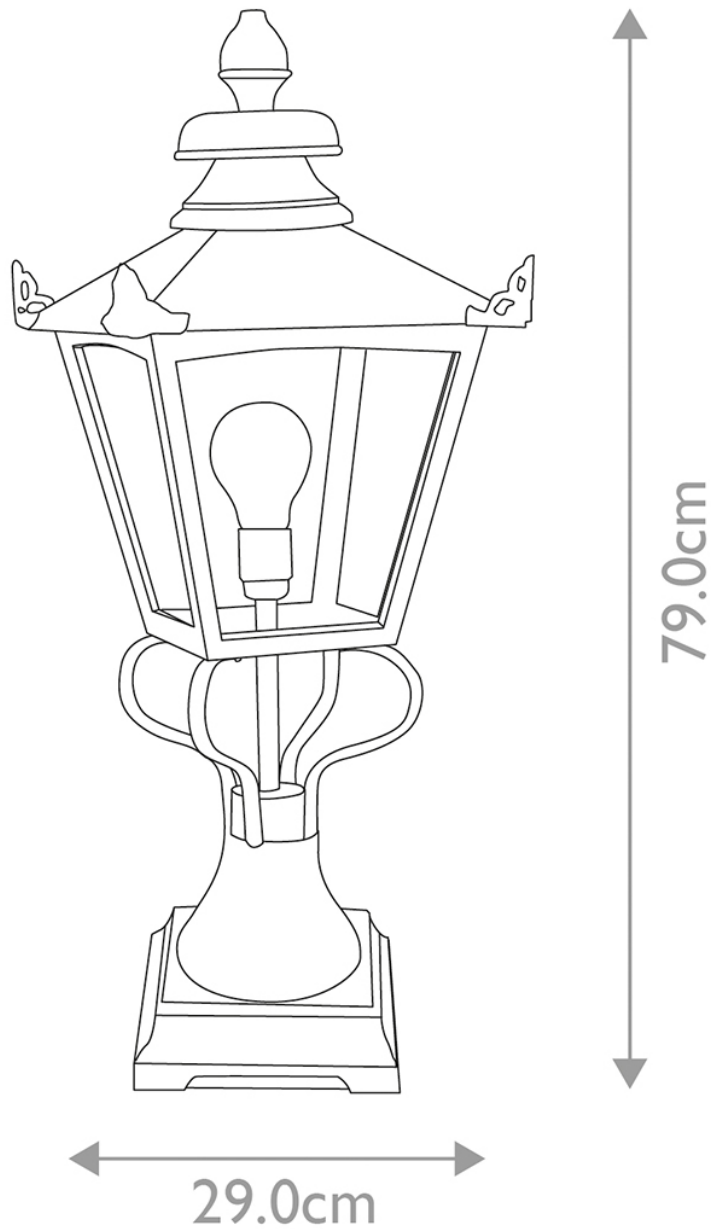

Elstead - Grampian GN1-BLACK Pedestal

CONTACT