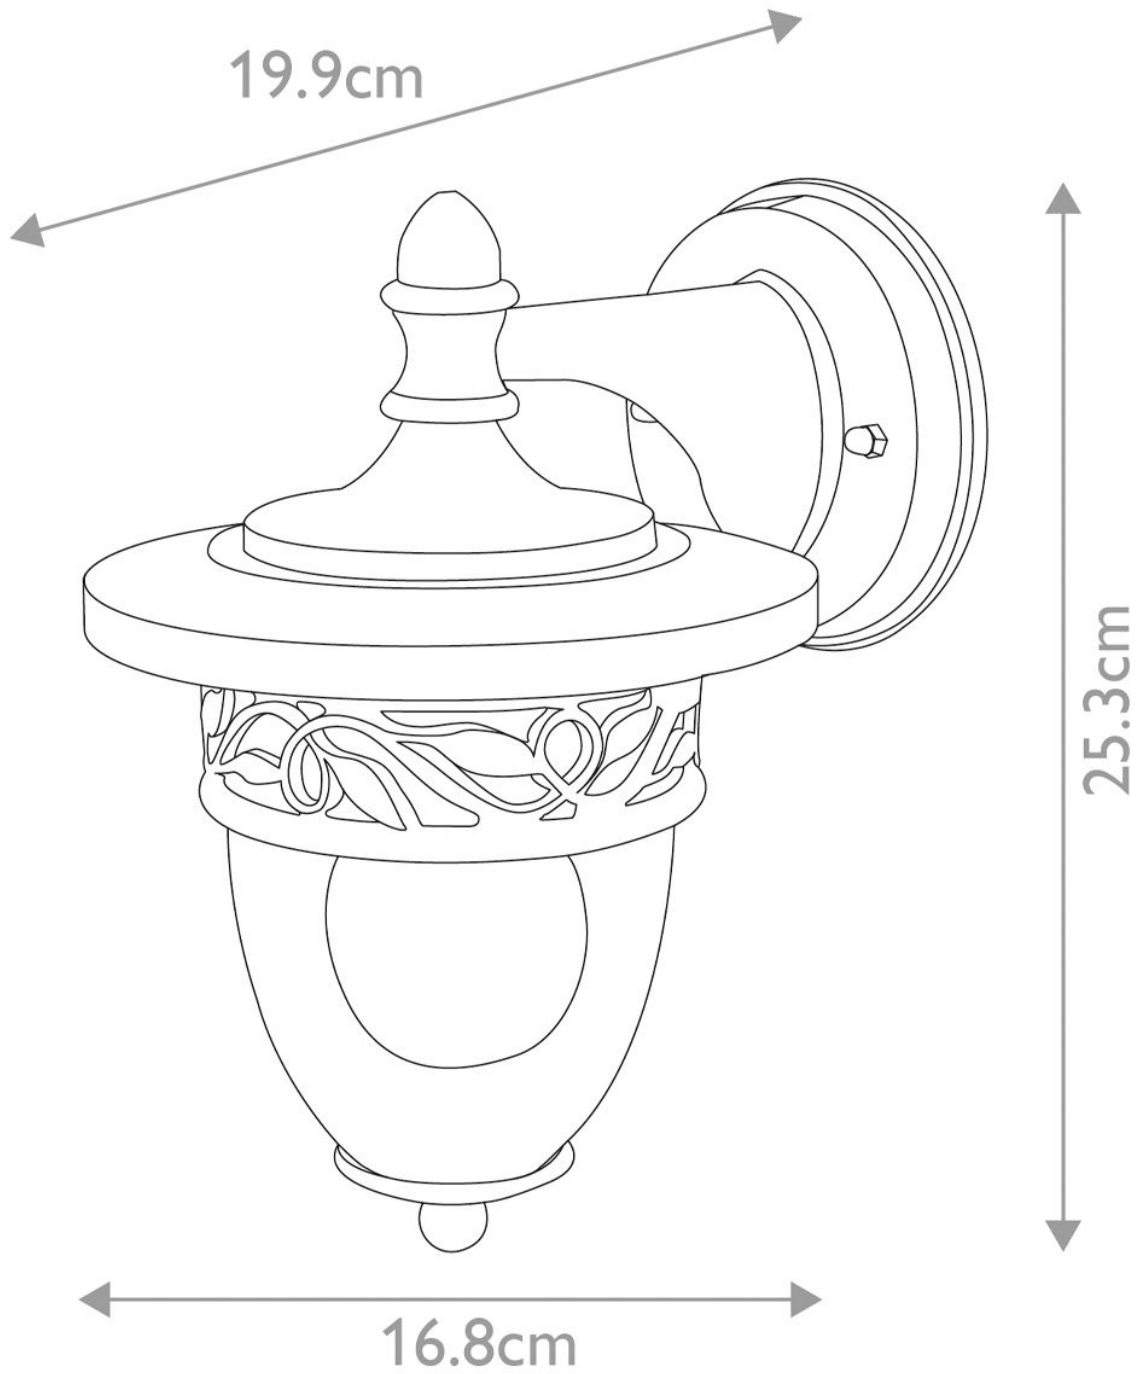

Elstead - Garden Zone - Burford GZH-BF2 Wall Light

CONTACT