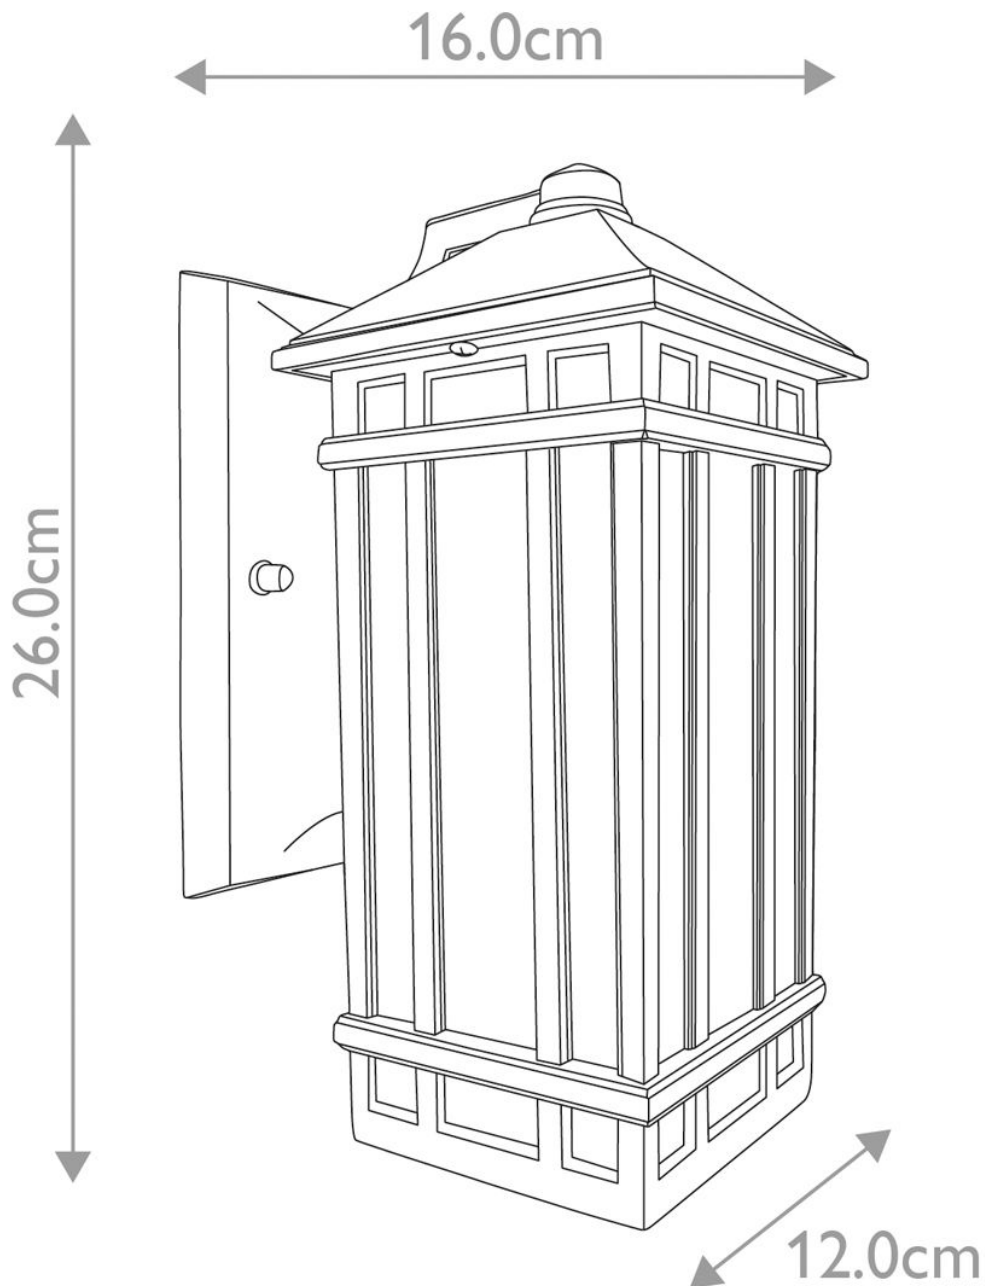

Elstead - Garden Zone - Chedworth GZH-CHW2 Wall Light

CONTACT