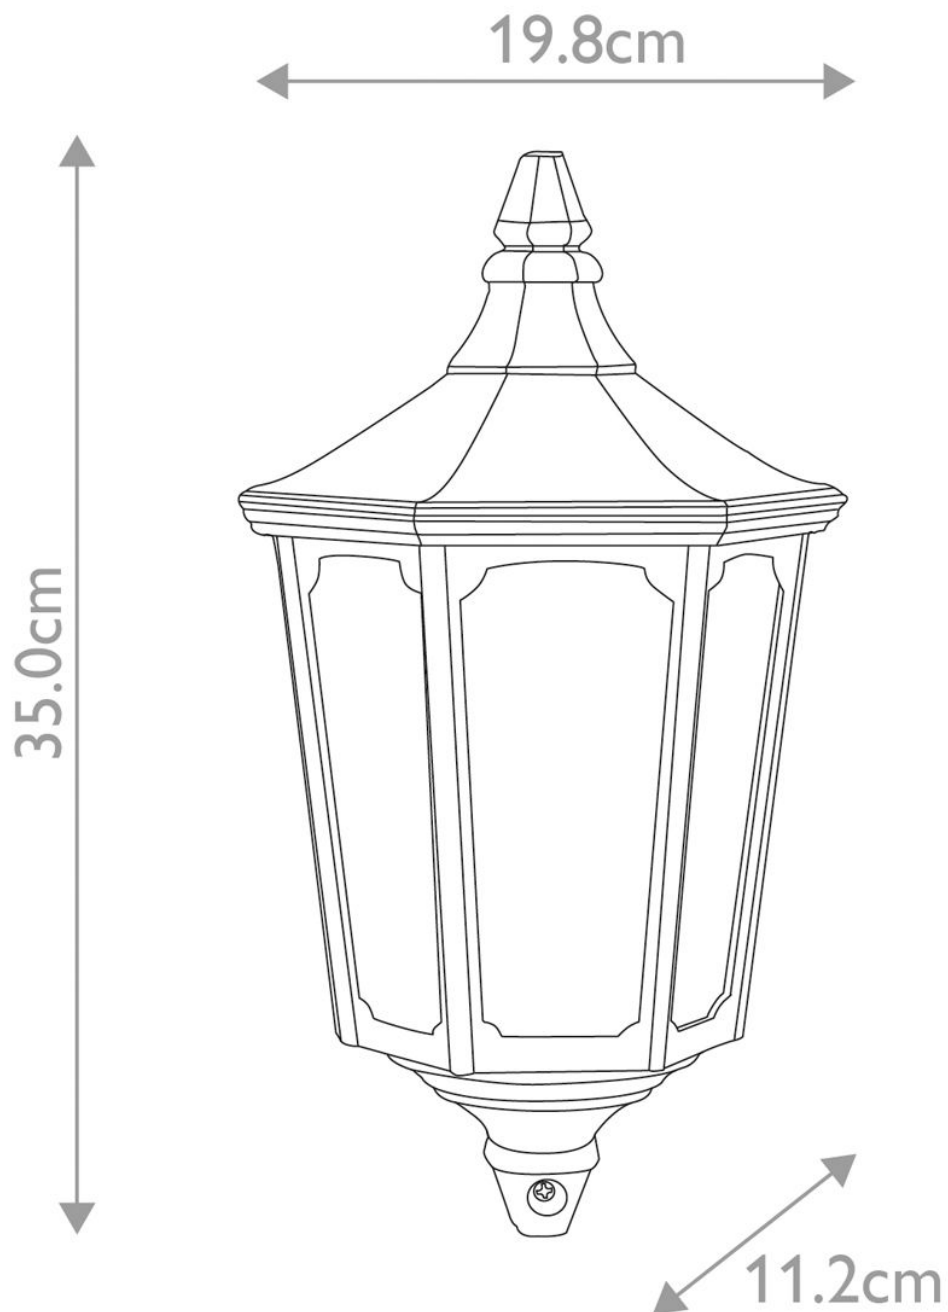

Elstead - Garden Zone - Cricklade GZH-CKL7 Half Lantern

CONTACT