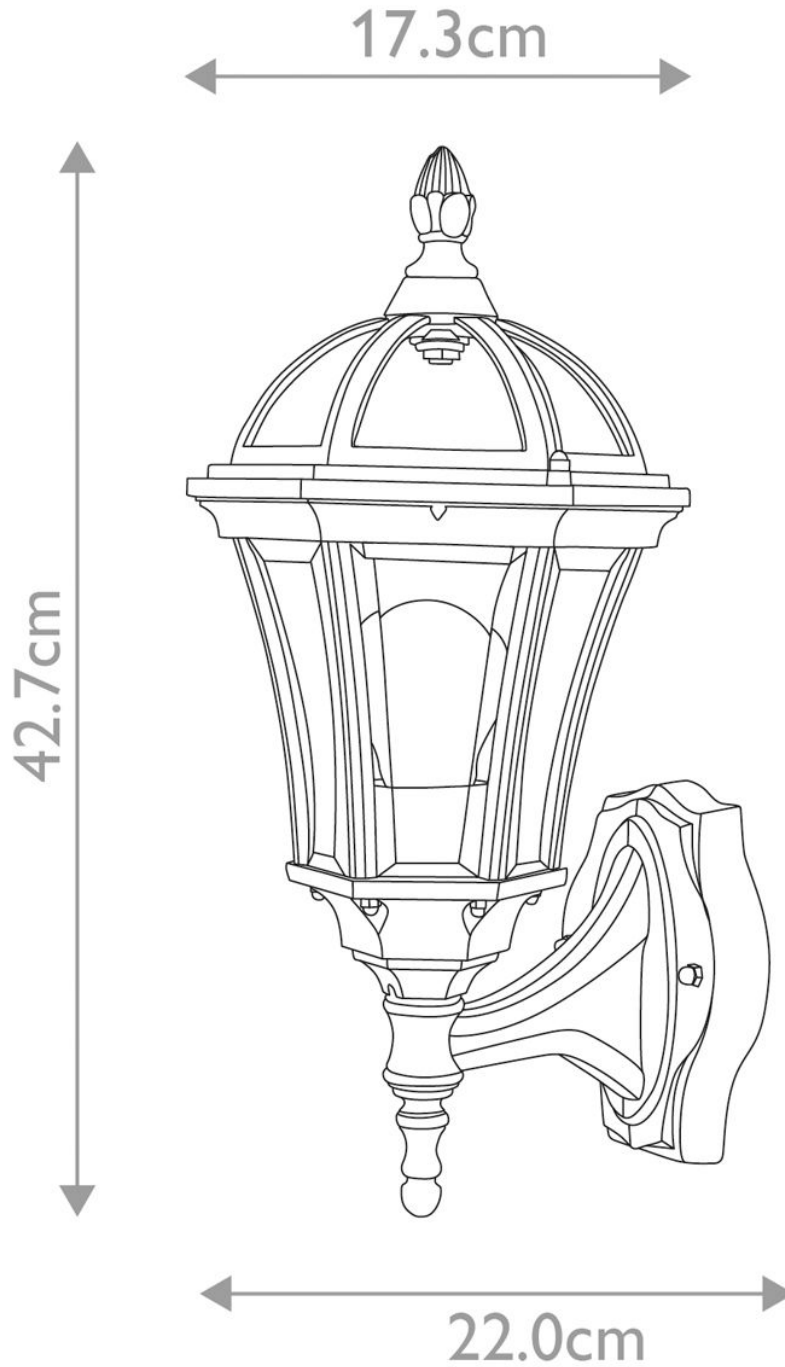

Elstead - Garden Zone - Ledbury GZH-LB1 Wall Light

CONTACT