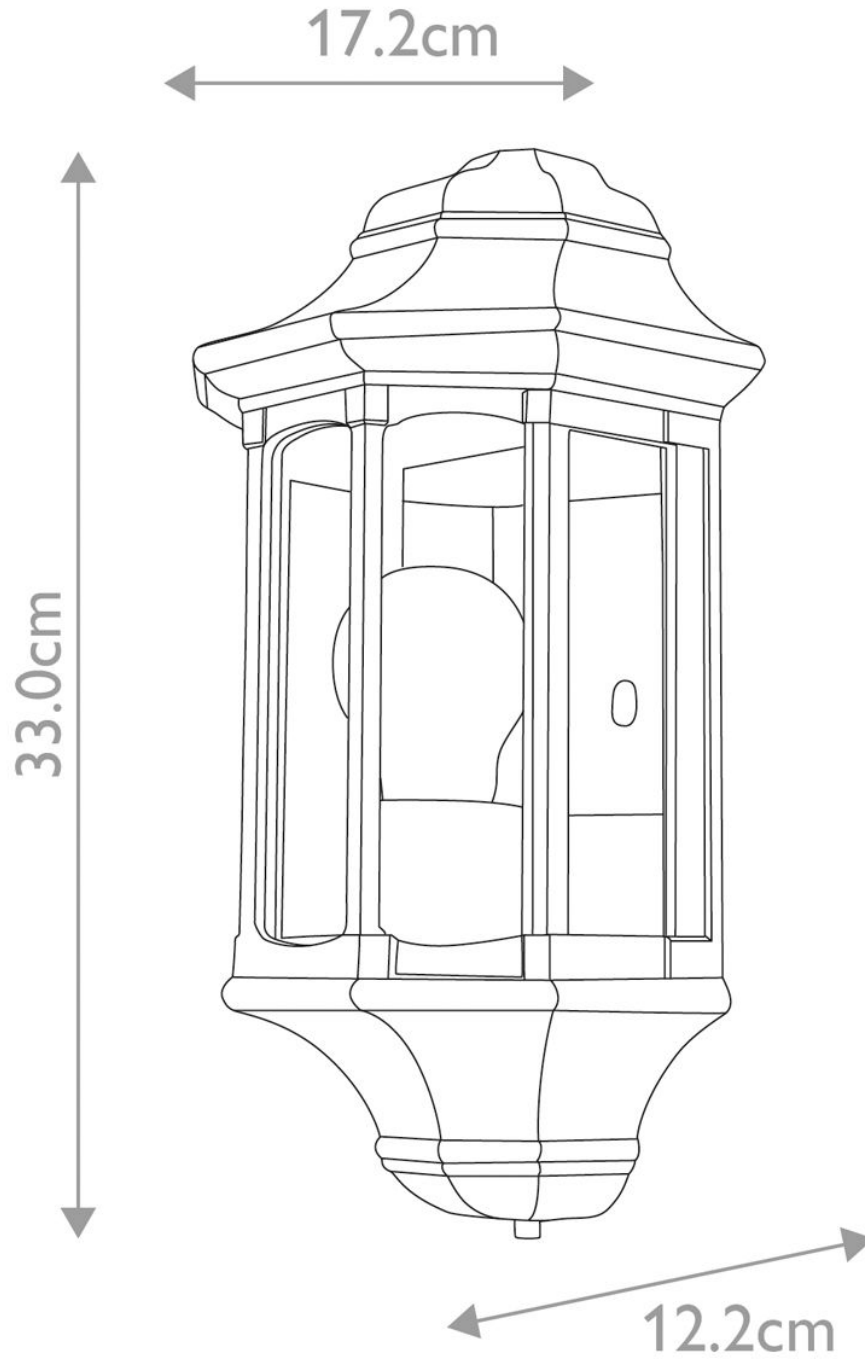

Elstead - Garden Zone - Newbury GZH-NB7 Half Lantern

CONTACT