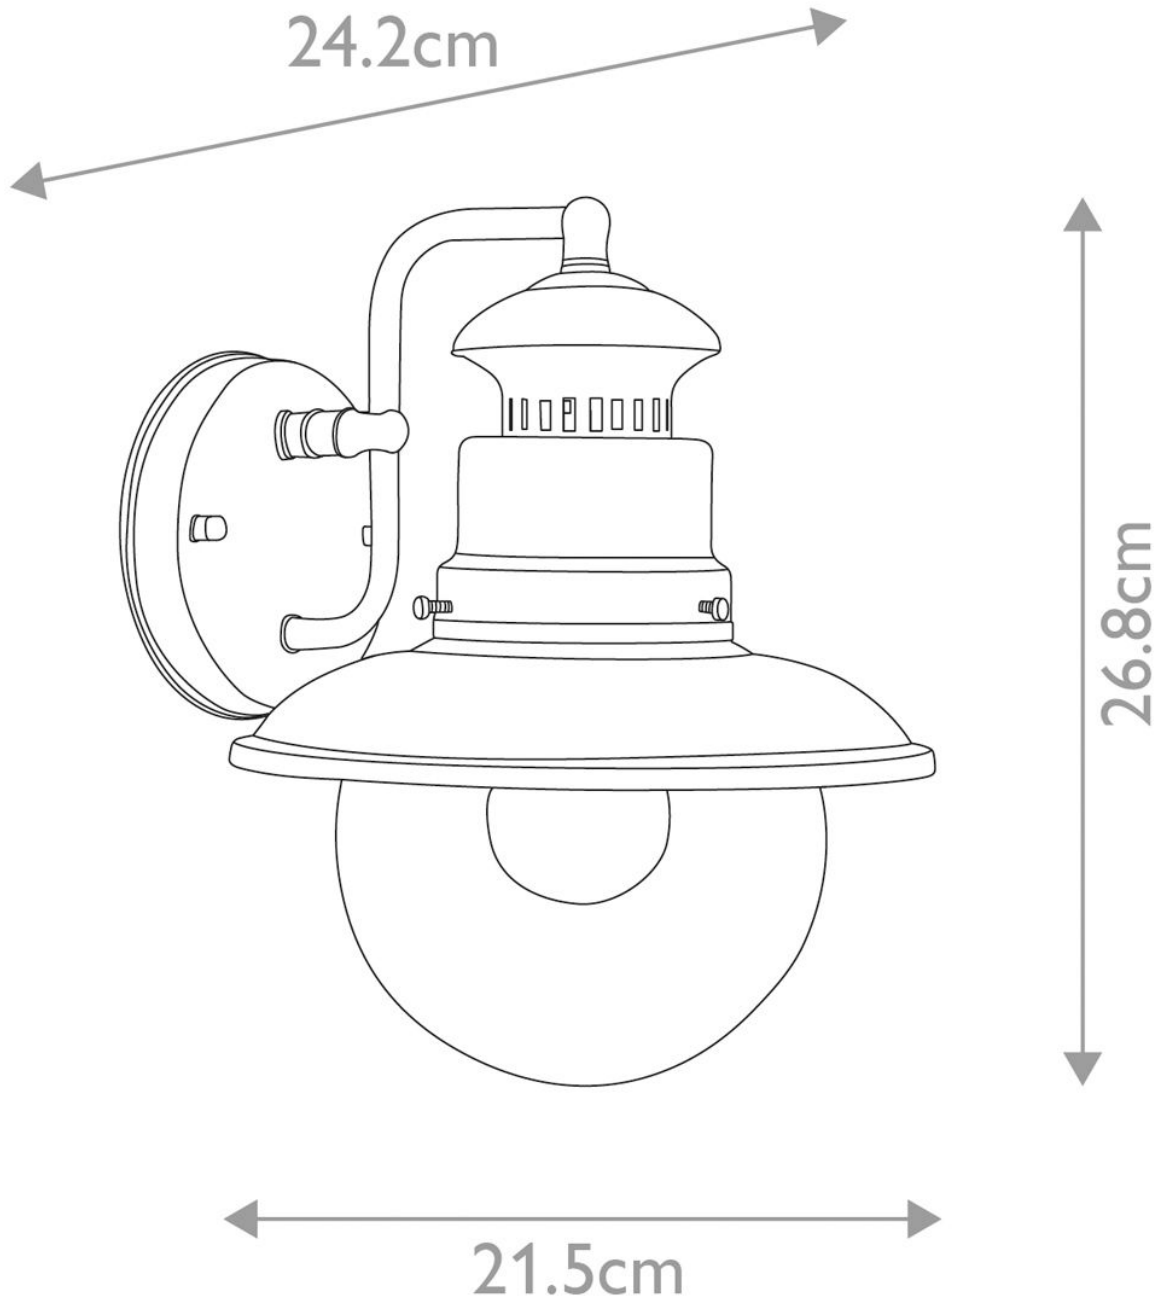

Elstead - Garden Zone - Shipston GZH-SHIP2 Wall Light

CONTACT