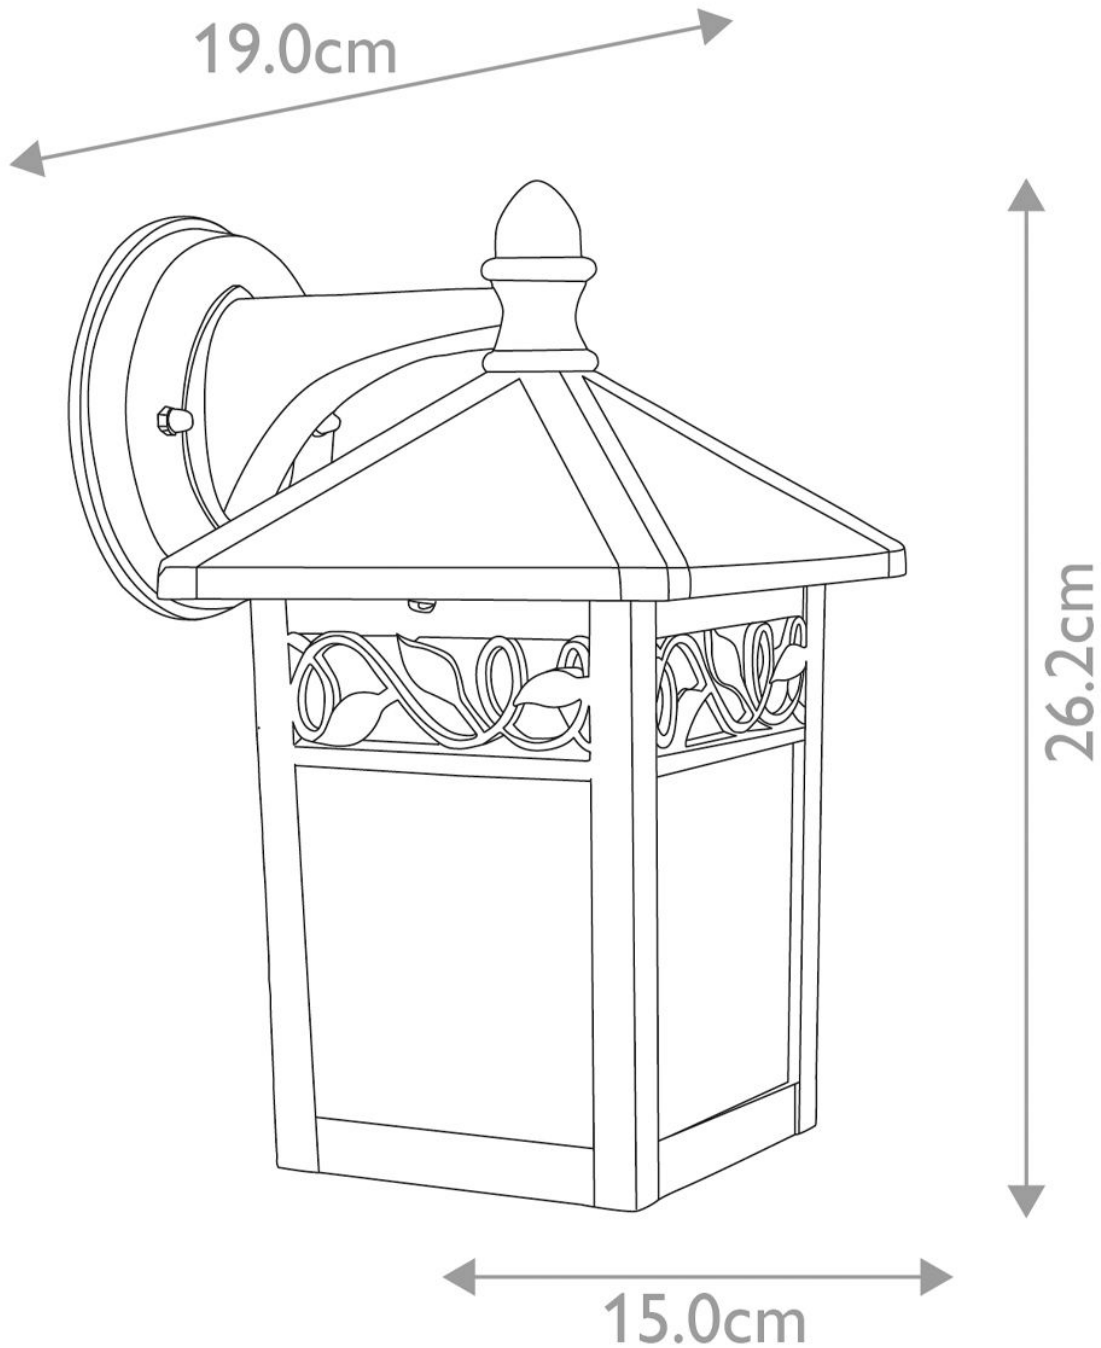

Elstead - Garden Zone - Winchcombe GZH-WC2 Wall Light

CONTACT