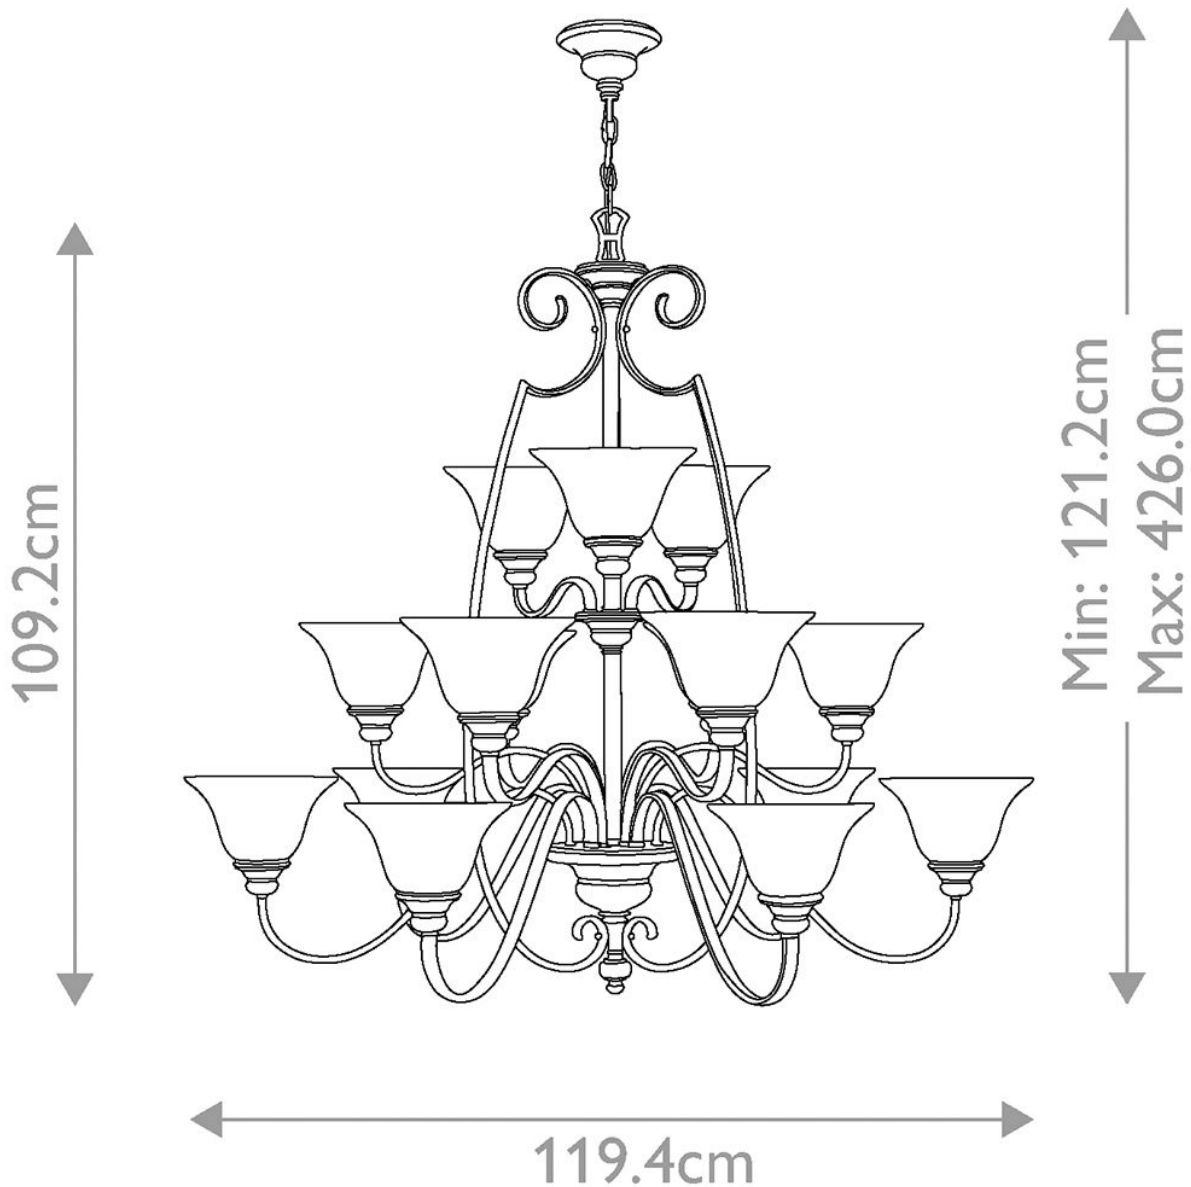

Elstead - Hinkley Lighting - Cello HK-CELLO15 Chandelier

CONTACT