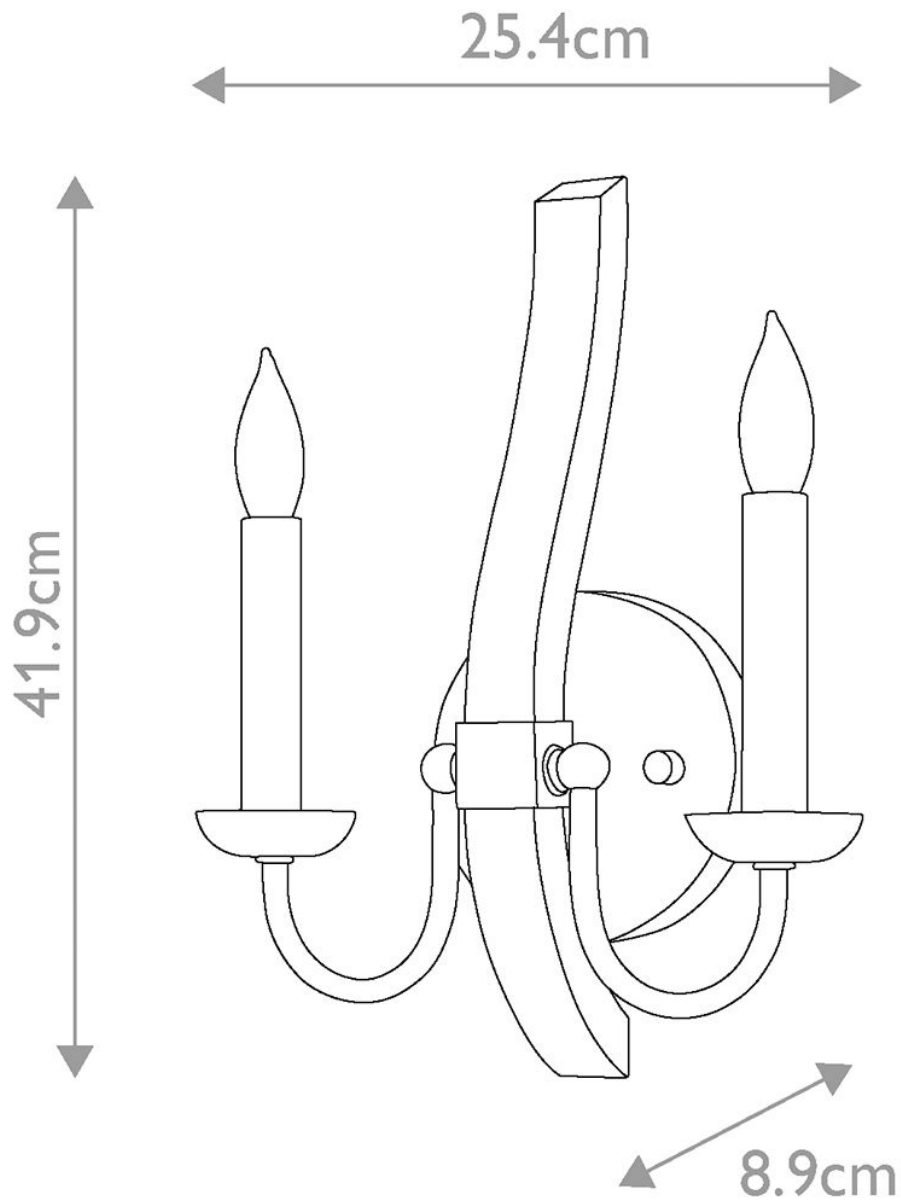

Elstead - Hinkley Lighting - Middlefield HK-MIDDLEFIELD2 Wall Light

CONTACT