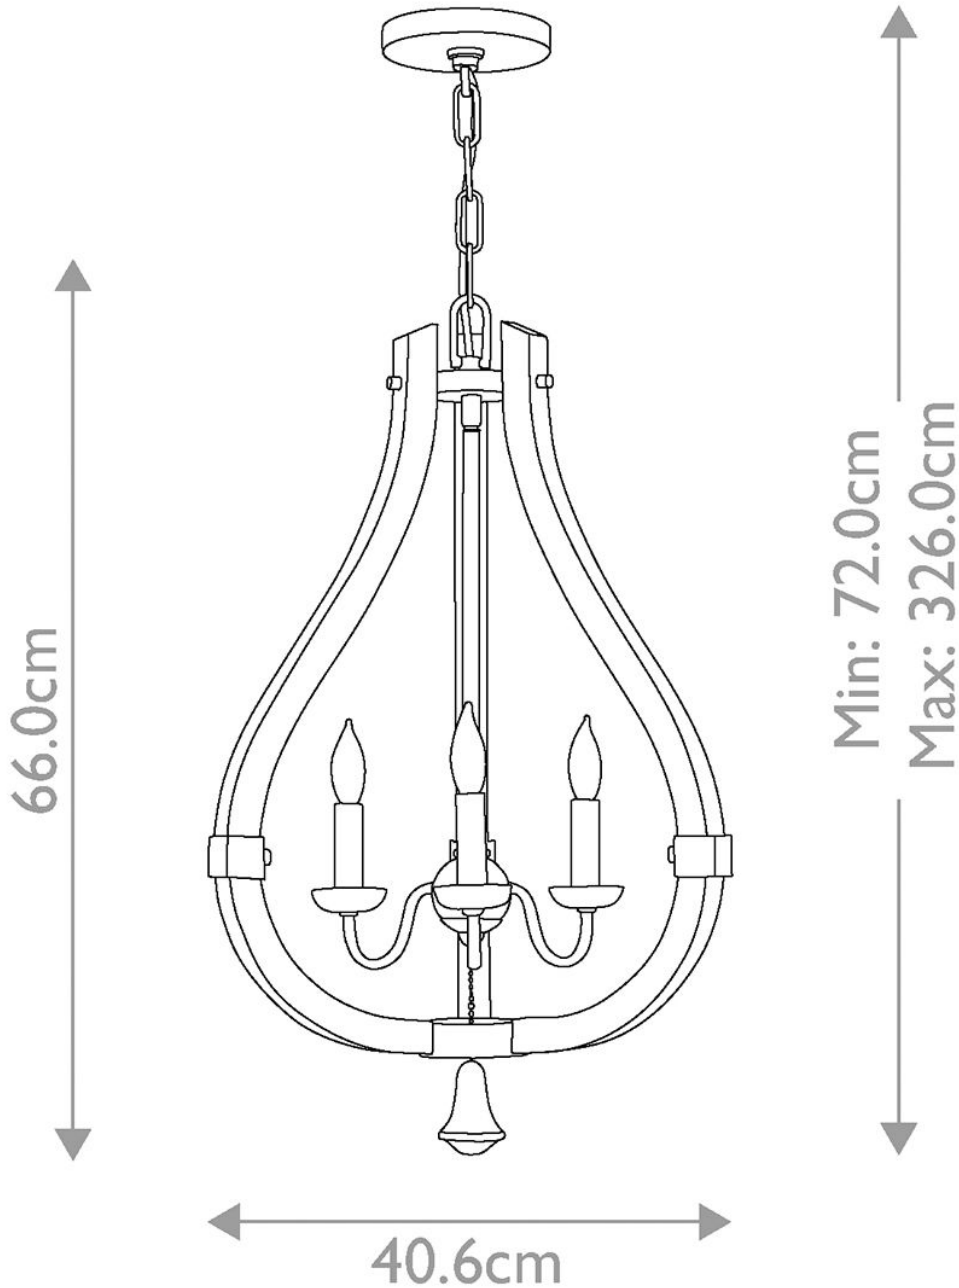

Elstead - Hinkley Lighting - Middlefield HK-MIDDLEFIELD3 Chandelier

CONTACT