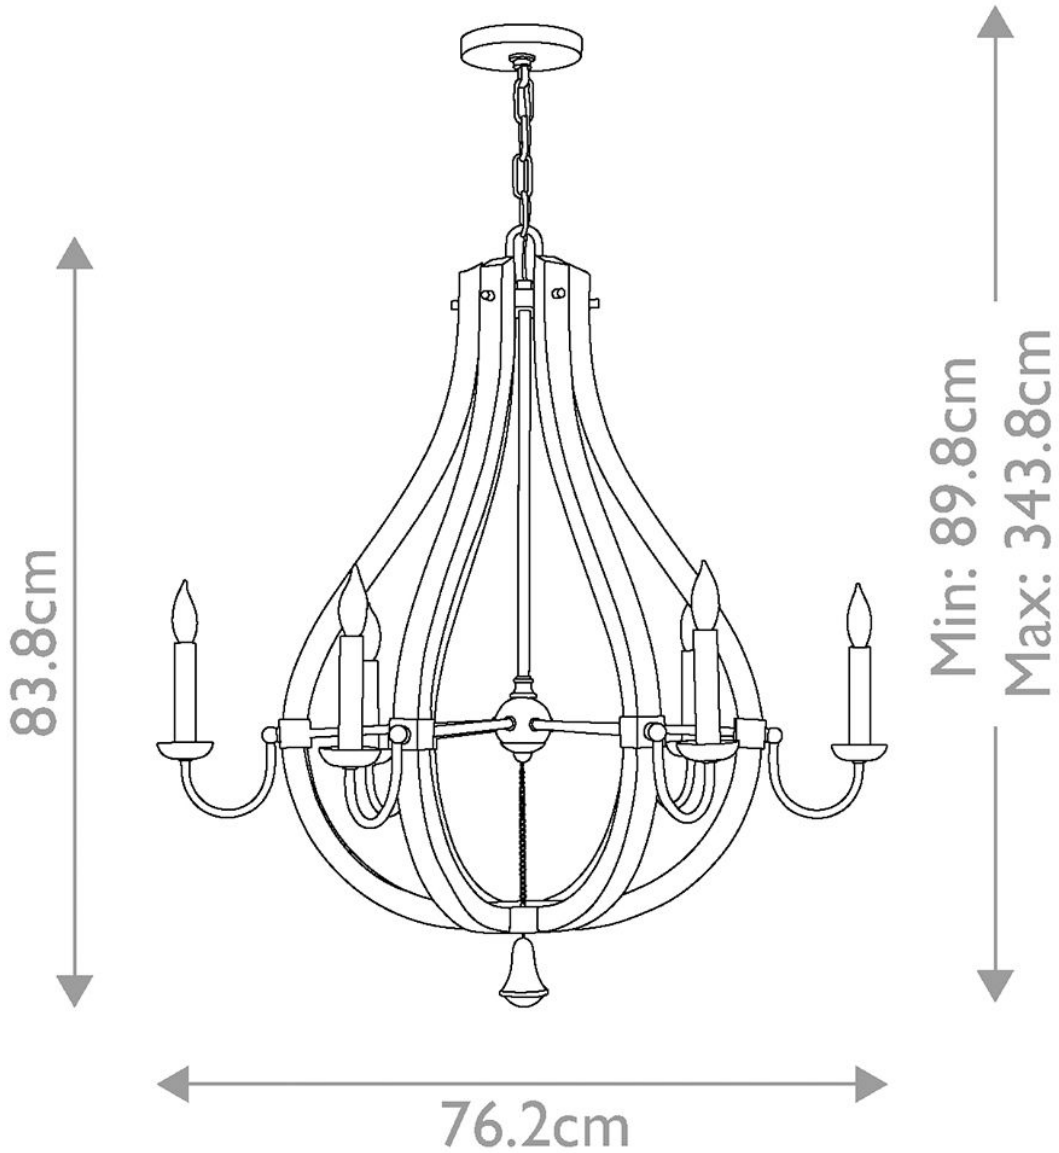

Elstead - Hinkley Lighting - Middlefield HK-MIDDLEFIELD6 Chandelier

CONTACT