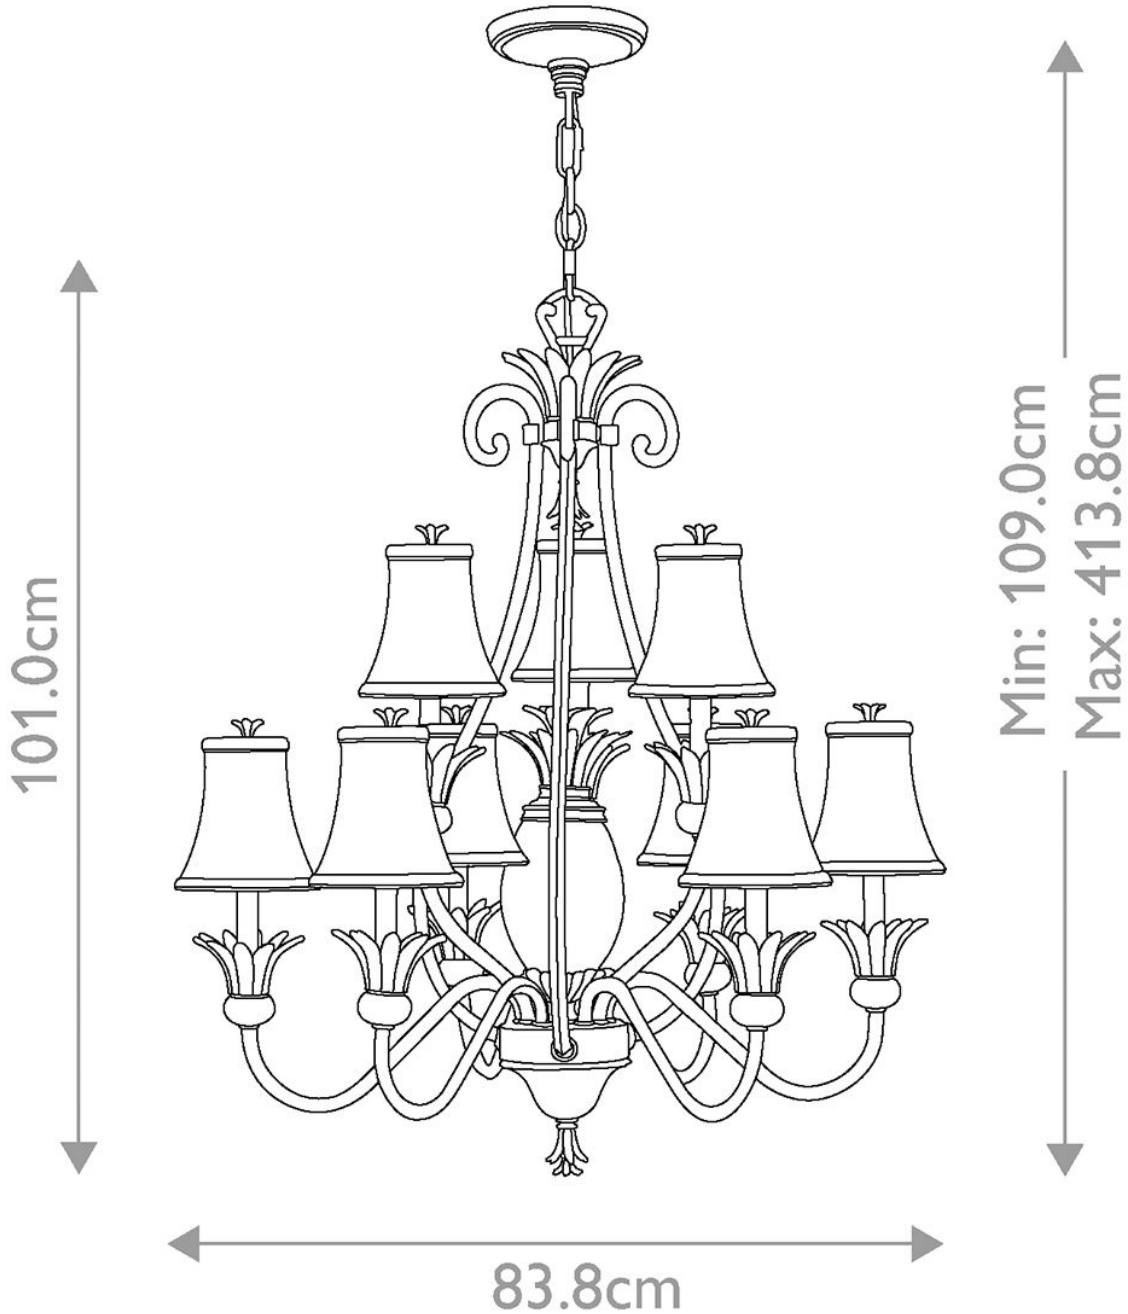

Elstead - Hinkley Lighting - Plantation HK-PLANT10-PL Chandelier

CONTACT