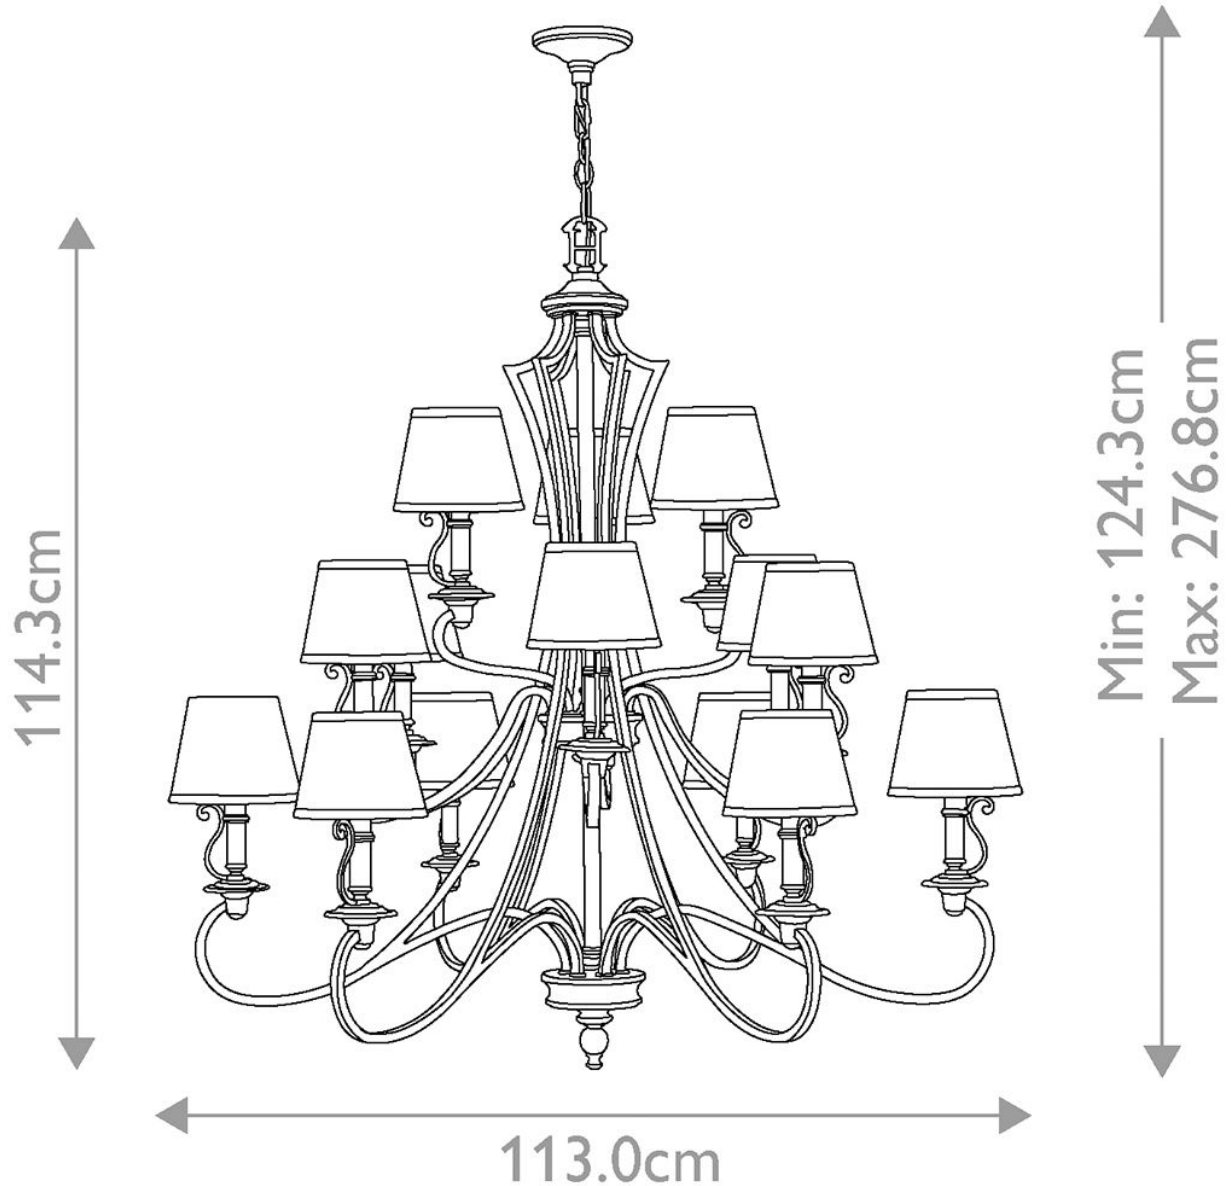

Elstead - Hinkley Lighting - Plymouth HK-PLYMOUTH15 Chandelier

**CONTACT**