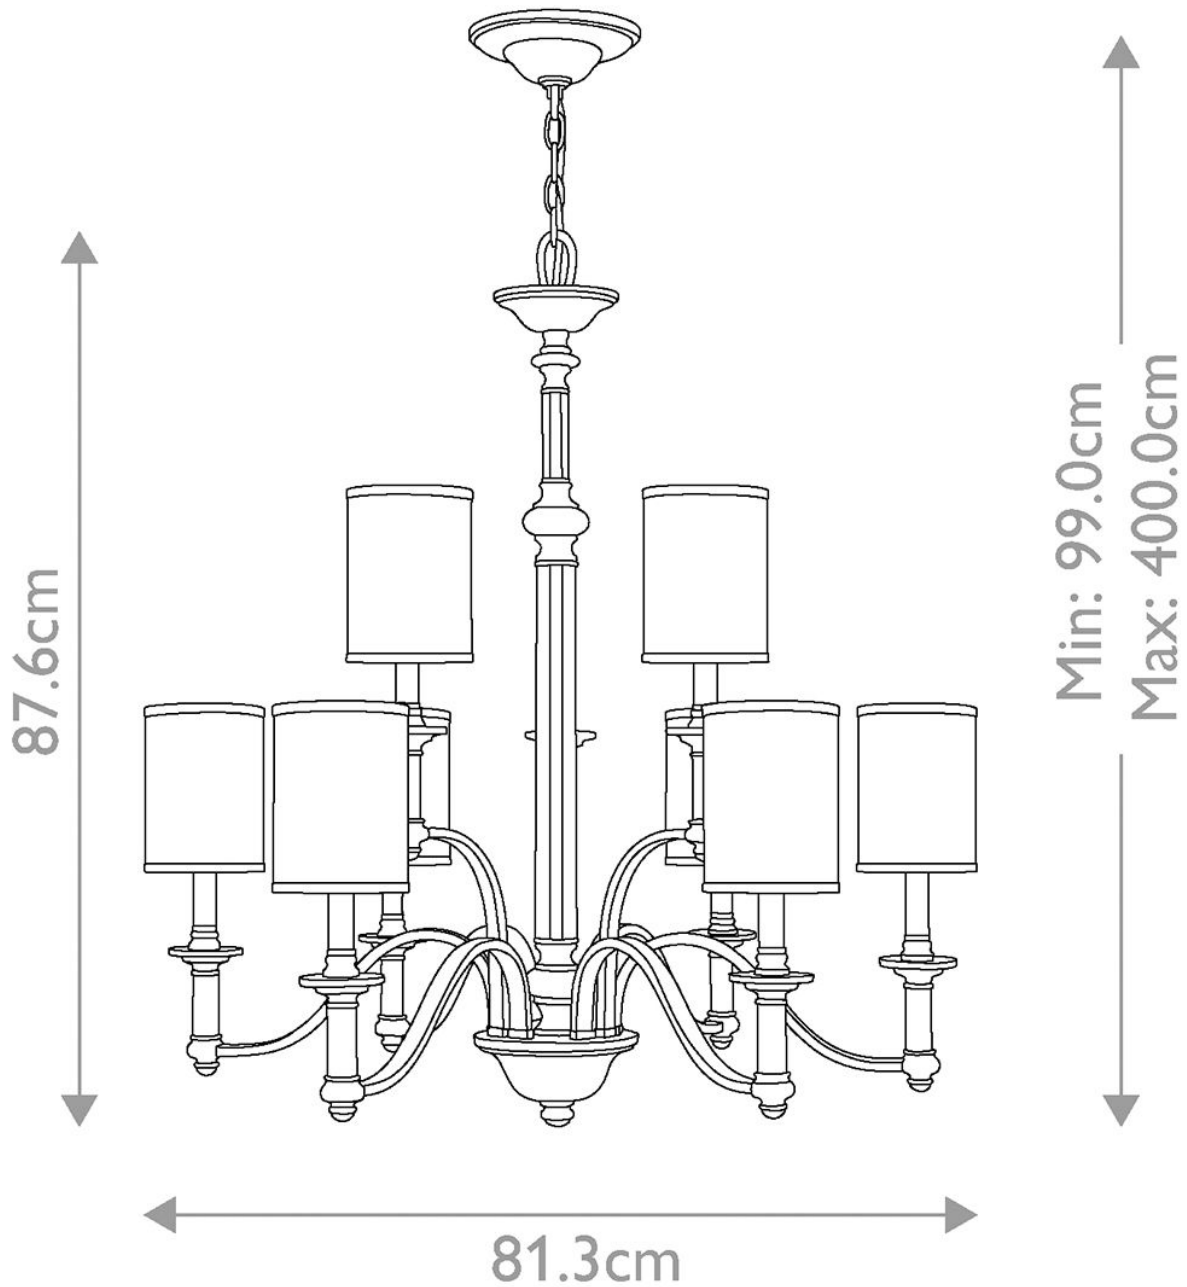

Elstead - Hinkley Lighting - Sussex HK-SUSSEX9 Chandelier

CONTACT