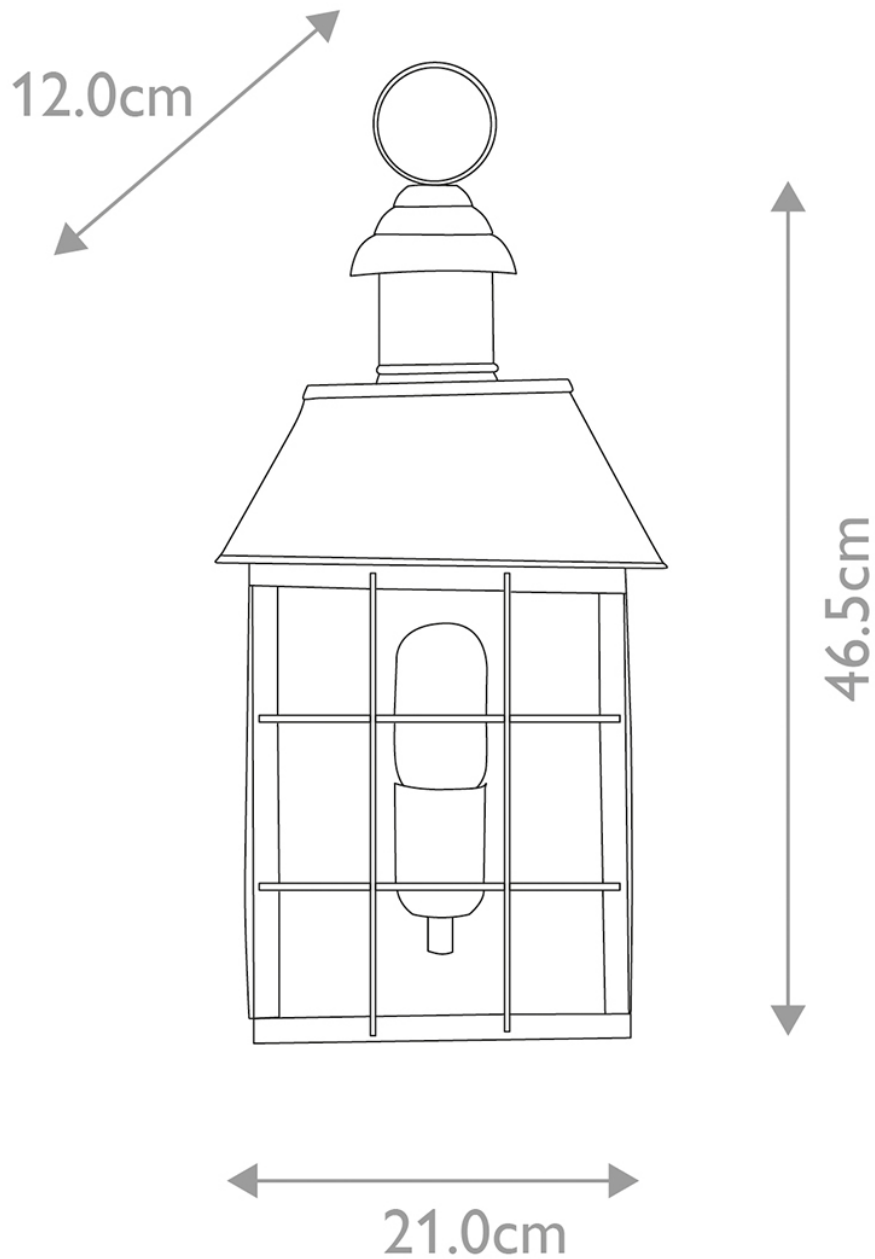

Elstead - Hyde Park HYDE-PARK-BR Wall Light

CONTACT