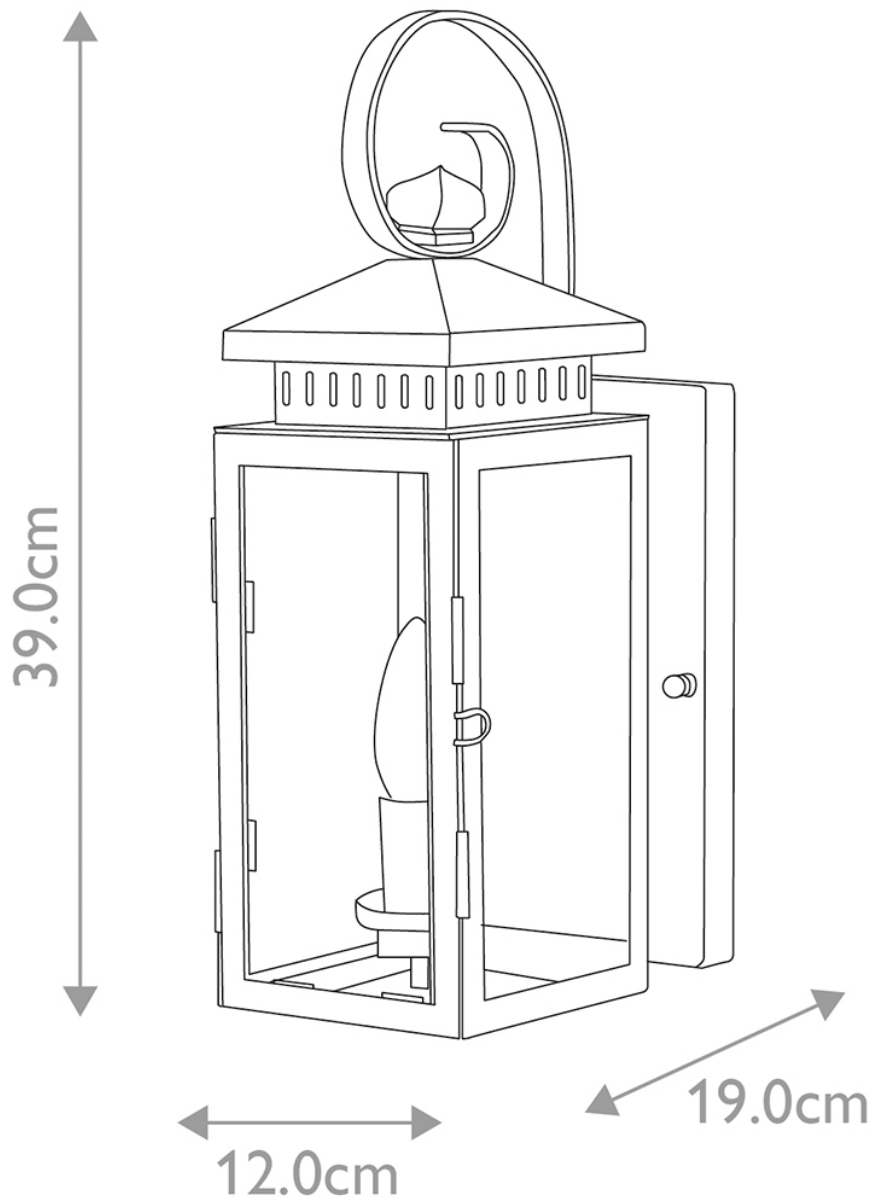

Elstead - HYTHE Wall Light

CONTACT