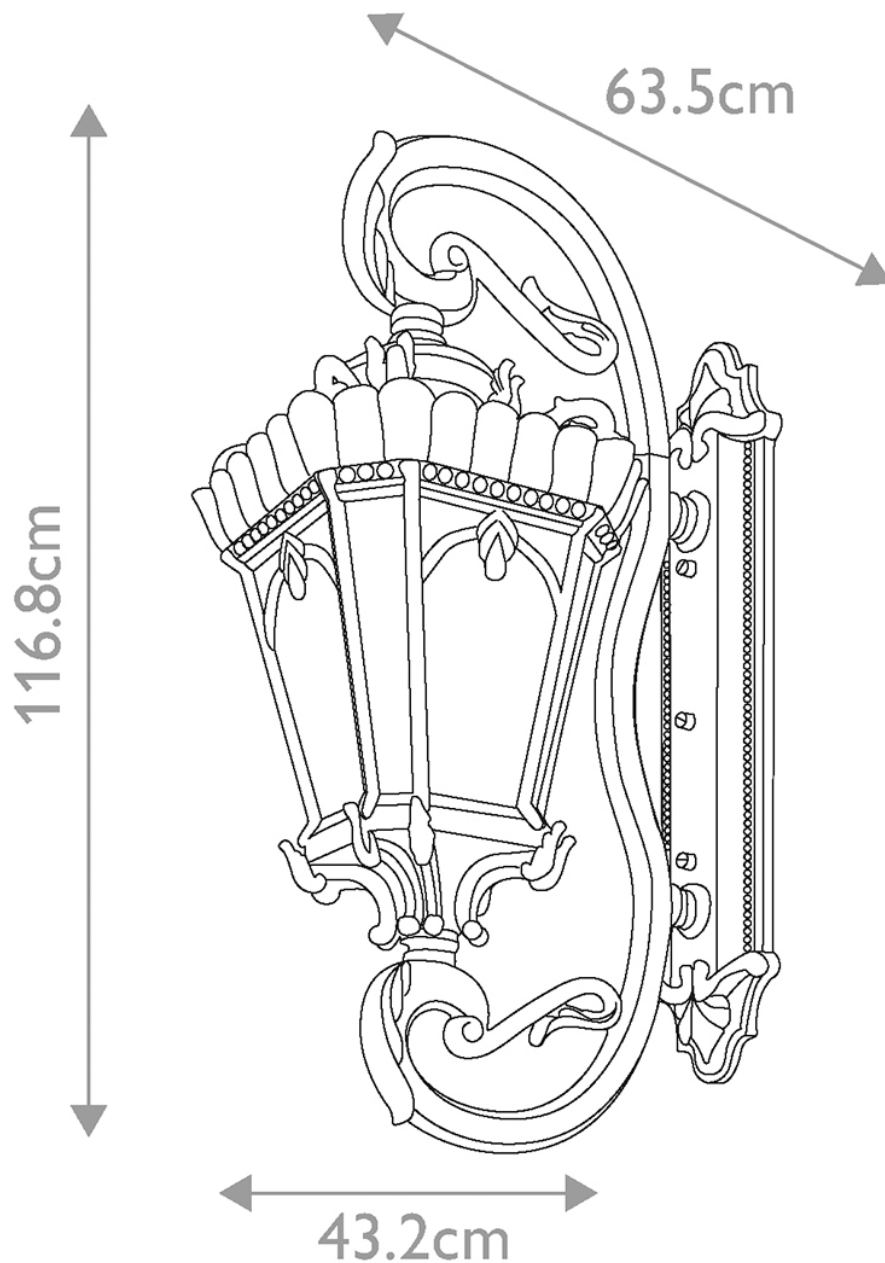

Elstead - Kichler - Tournai KL-TOURNAI1G-XL Wall Light

CONTACT