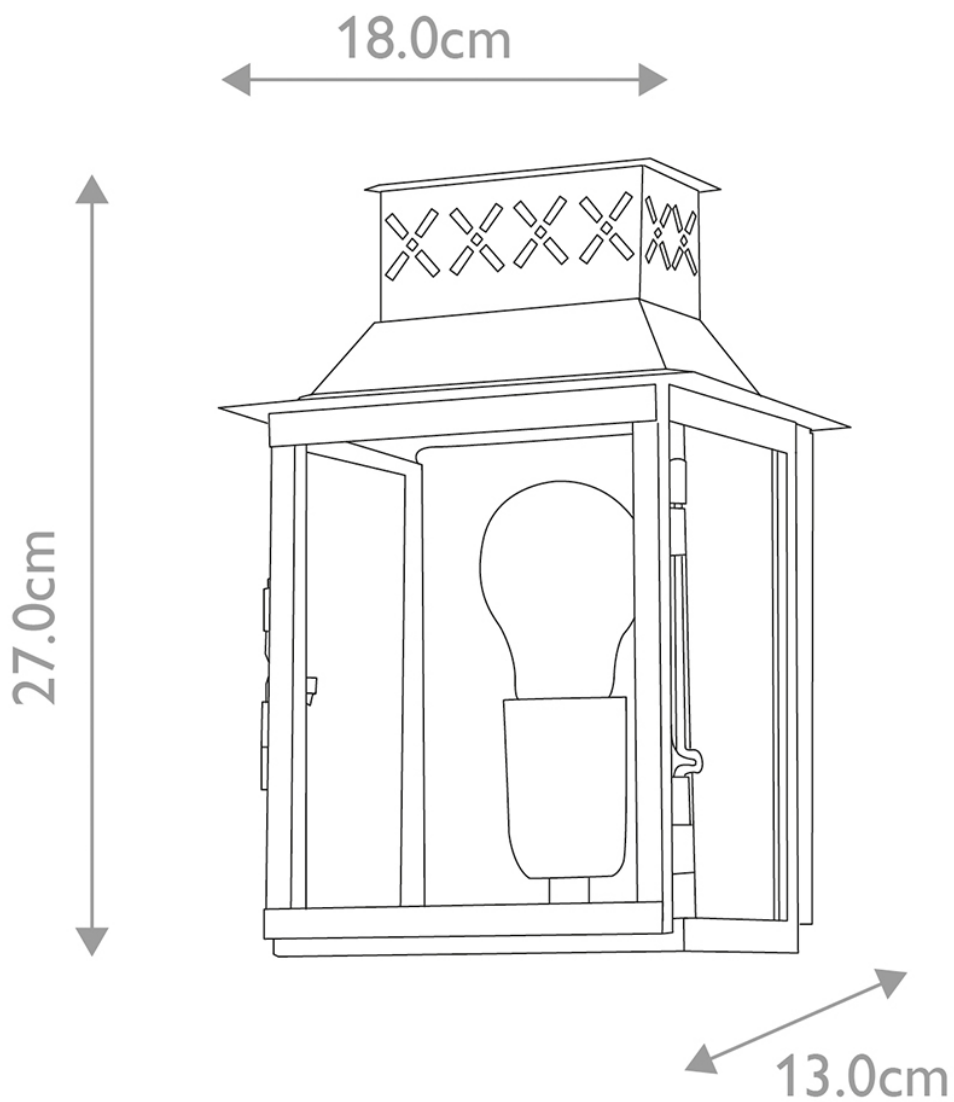

Elstead - Lambeth Palace LAMBETH-PALACE-V Wall Light

CONTACT