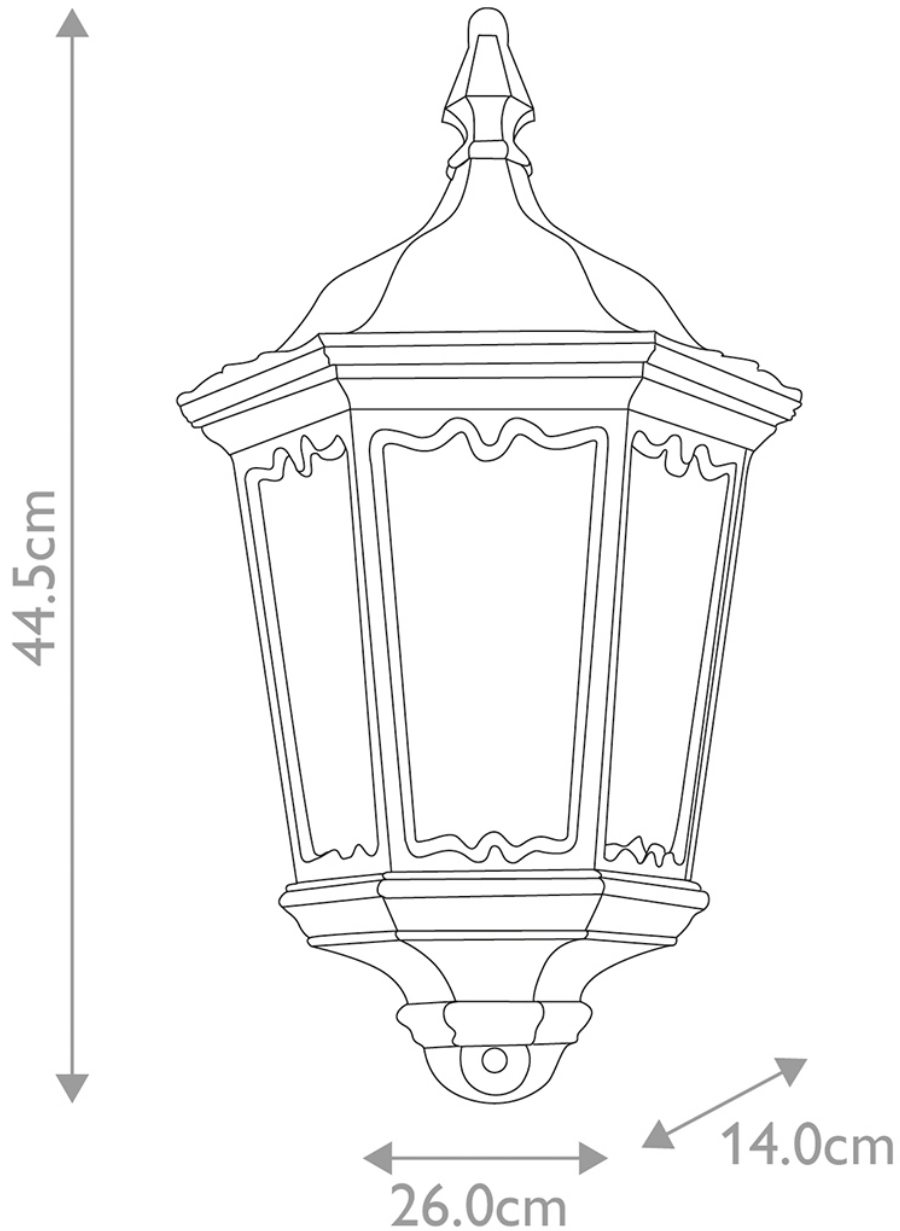

Elstead - Medstead Half MD7-BLACK Half Lantern

CONTACT