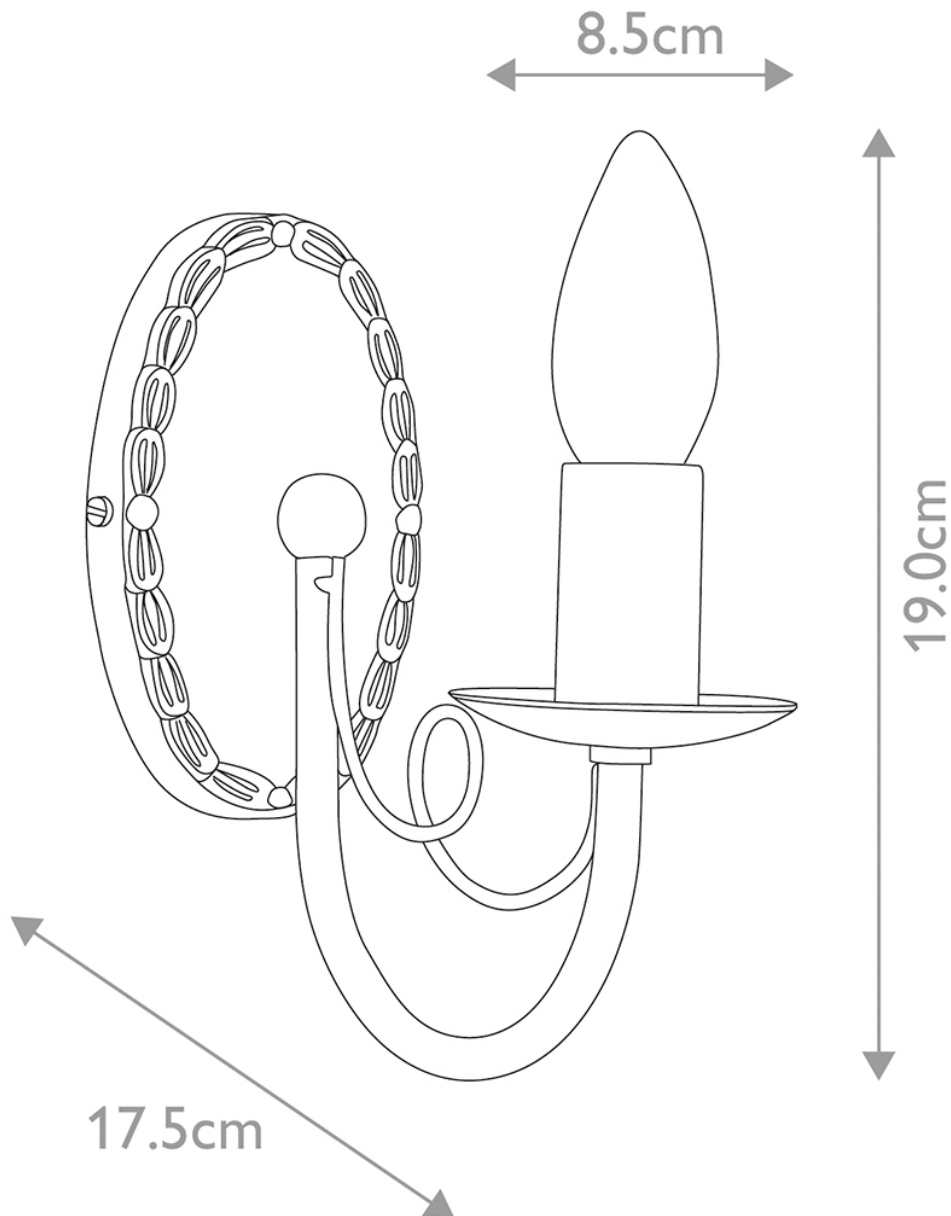

Elstead - Minster MN1-BLK-GOLD Wall Light

CONTACT