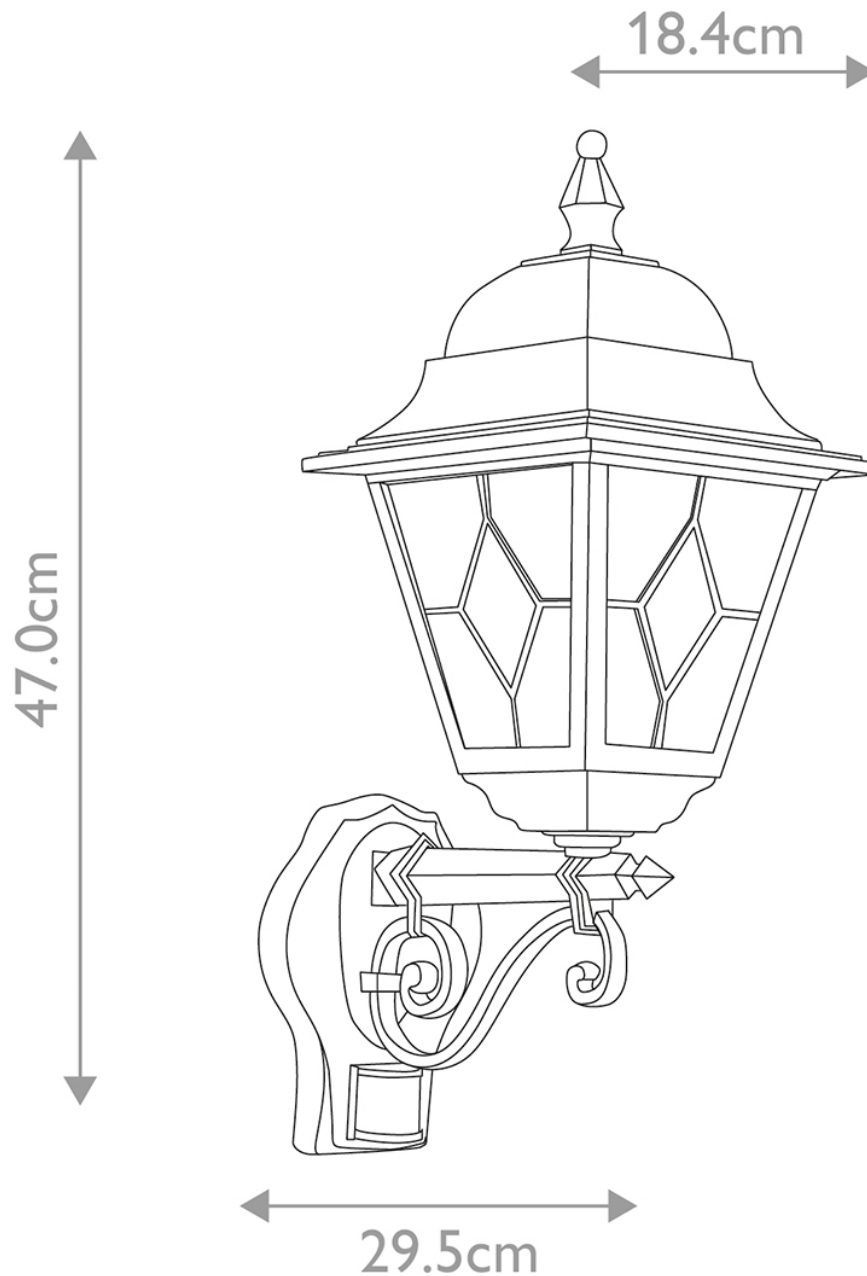

Elstead - Norfolk NR1-PIR-BLACK Wall Light

CONTACT