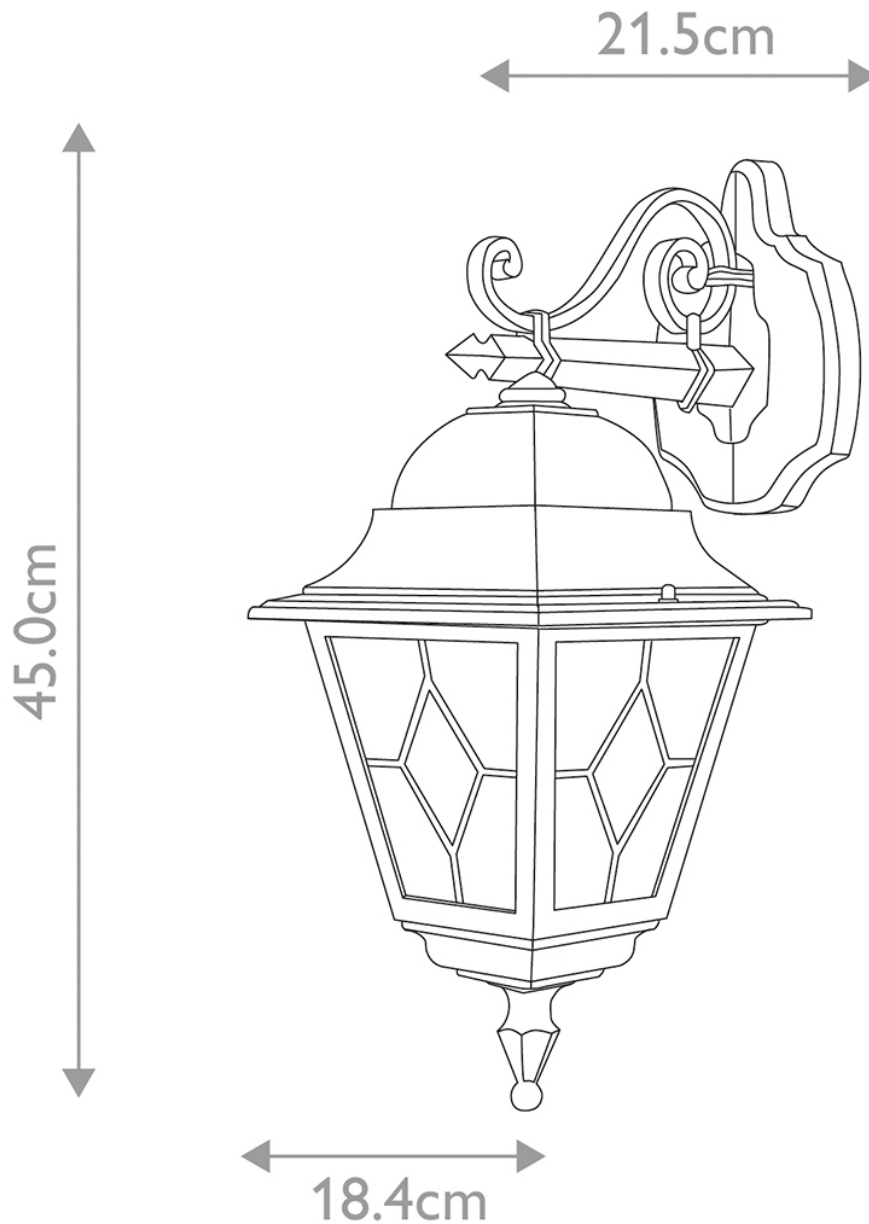

Elstead - Norfolk NR2-BLK Wall Light

CONTACT