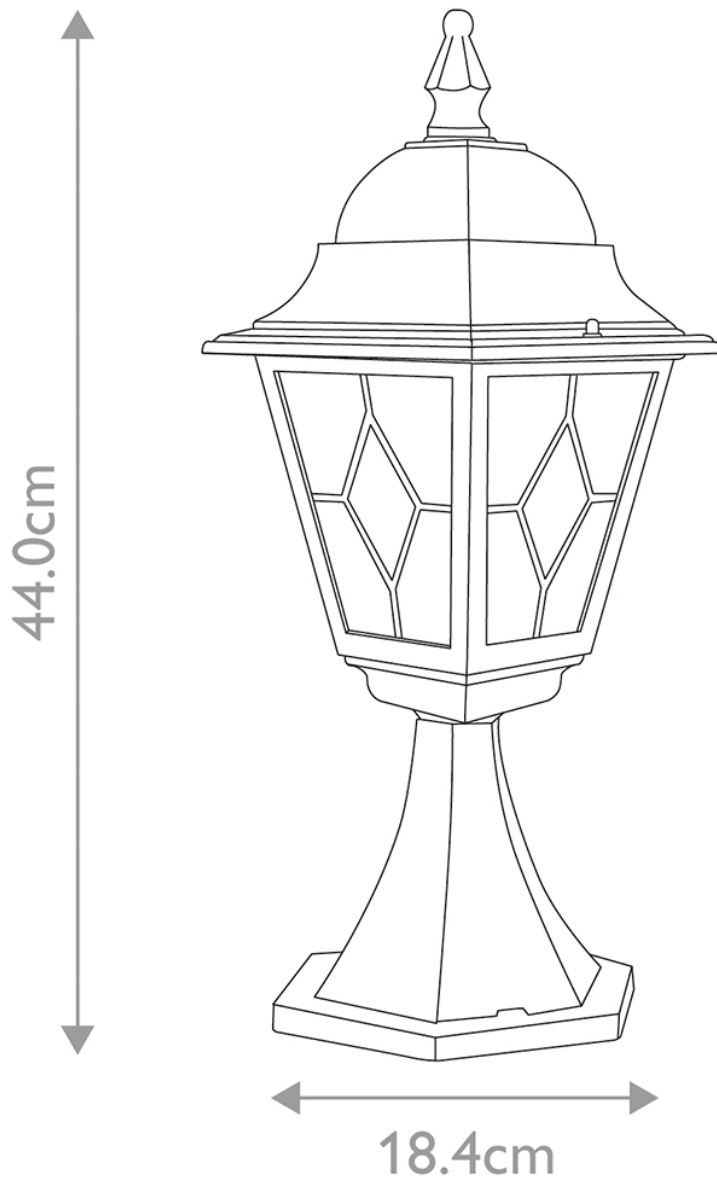

Elstead - Norfolk NR3-BLK Pedestal

CONTACT