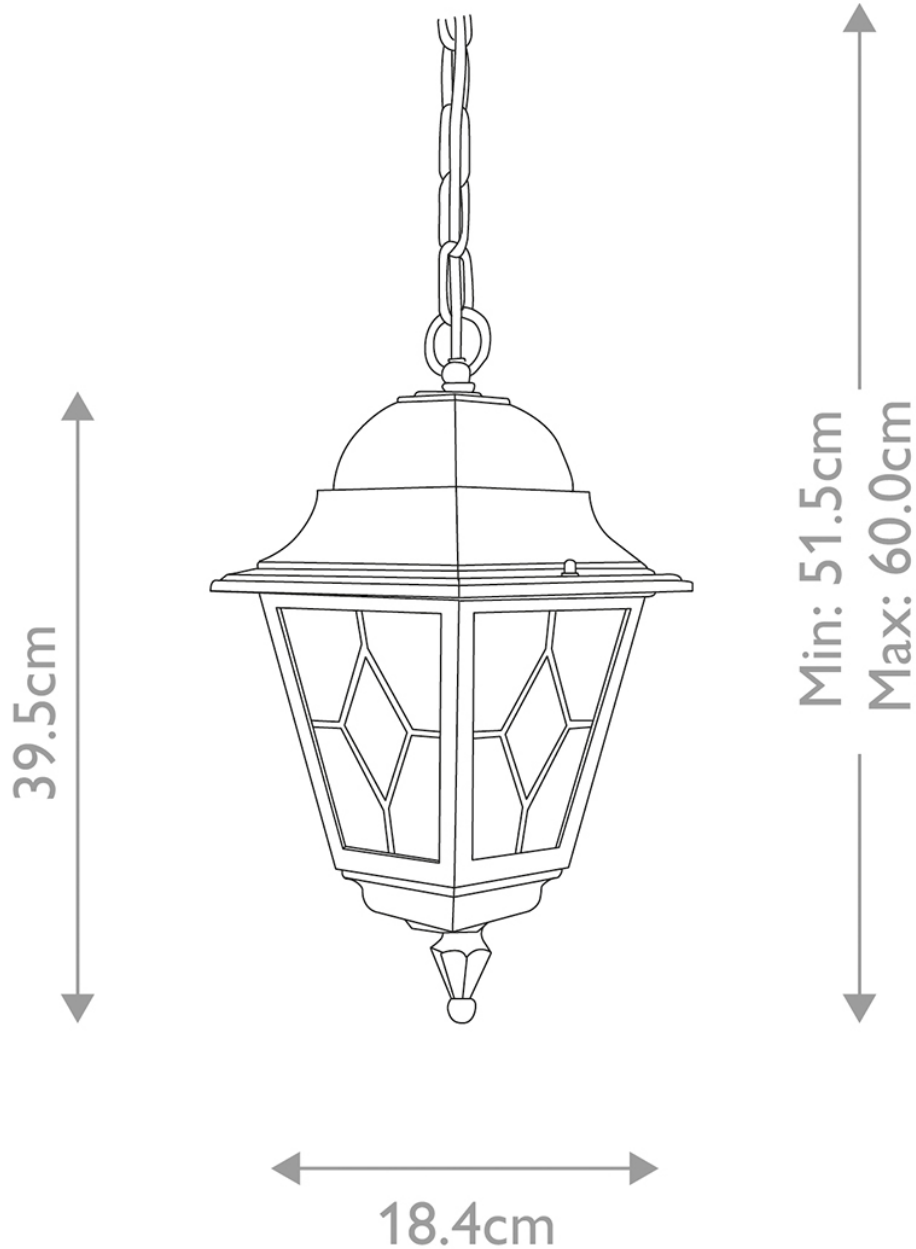

Elstead - Norfolk NR9-BLK Chain Lantern

CONTACT