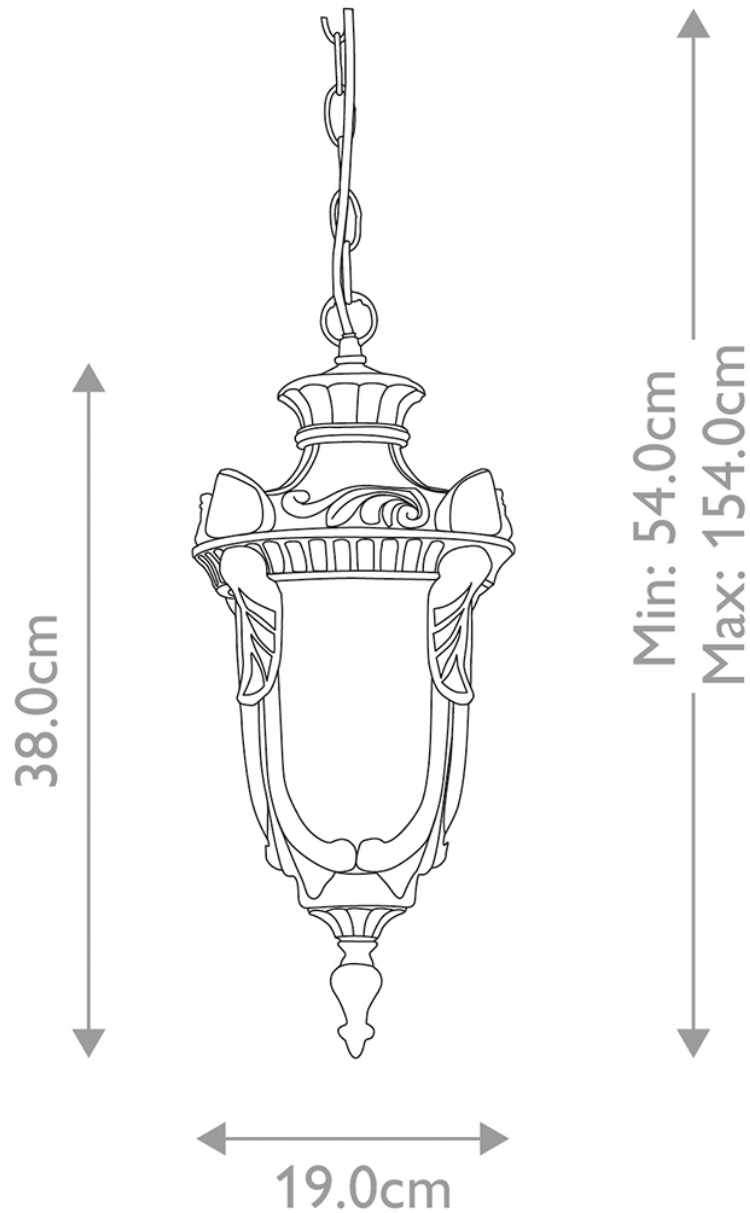

Elstead - Philadelphia PH8-M-OB Chain Lantern

CONTACT