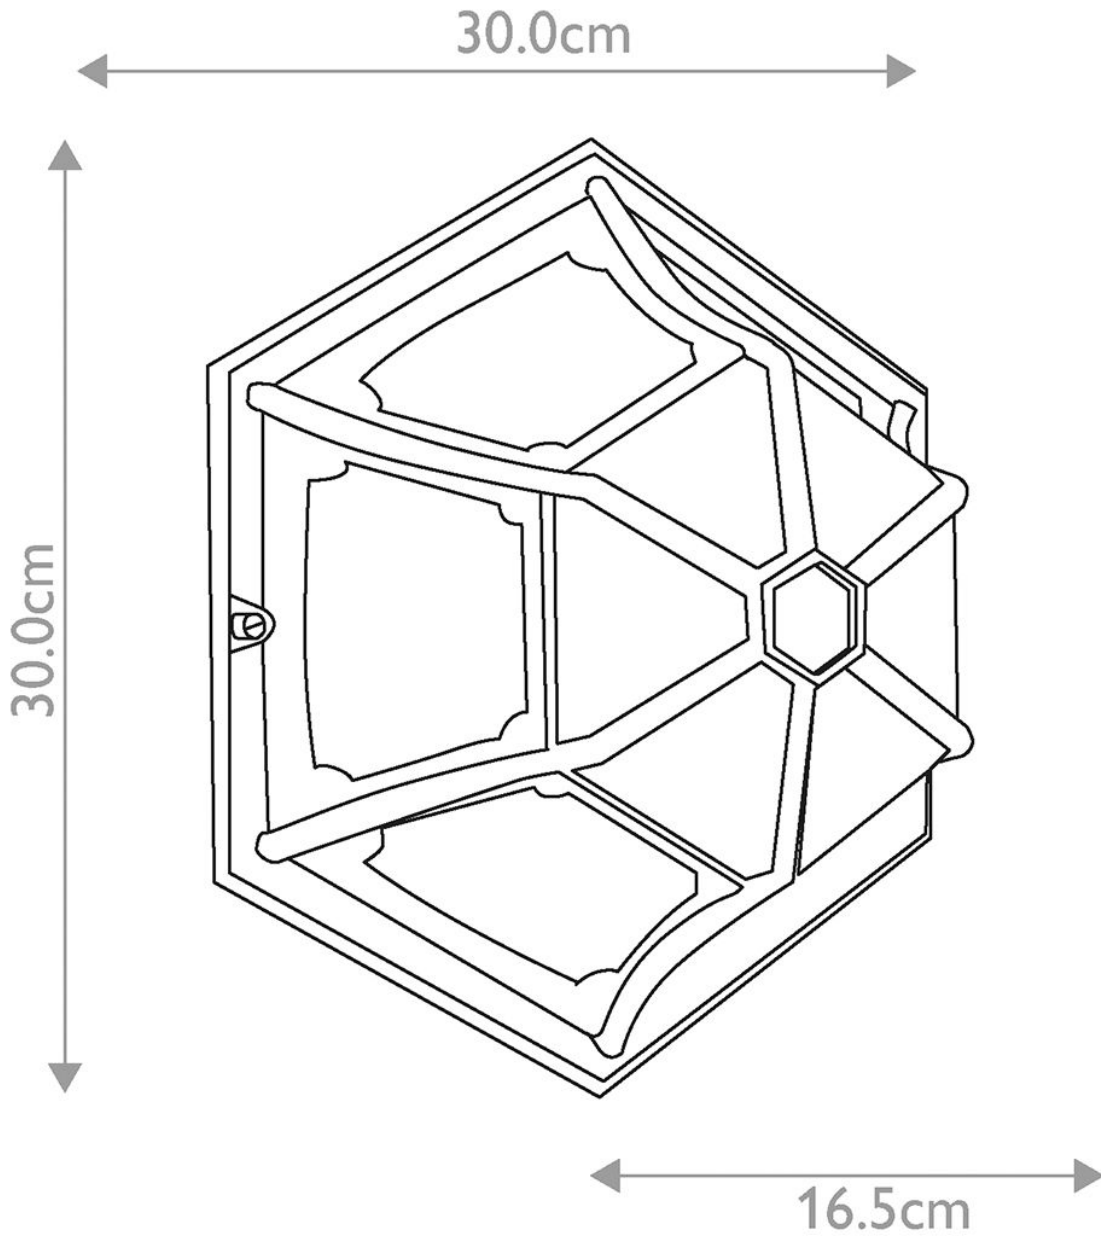

Elstead - Parish PR12-BLACK Flush Light

CONTACT