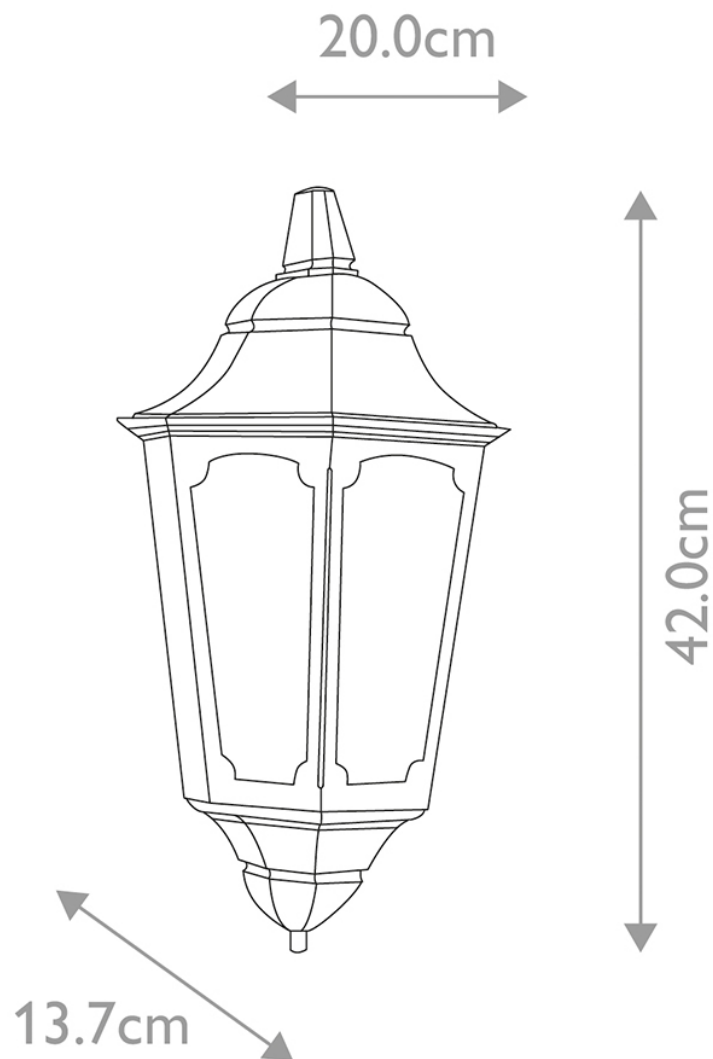

Elstead - Parish PR7-BLACK Half Lantern

CONTACT