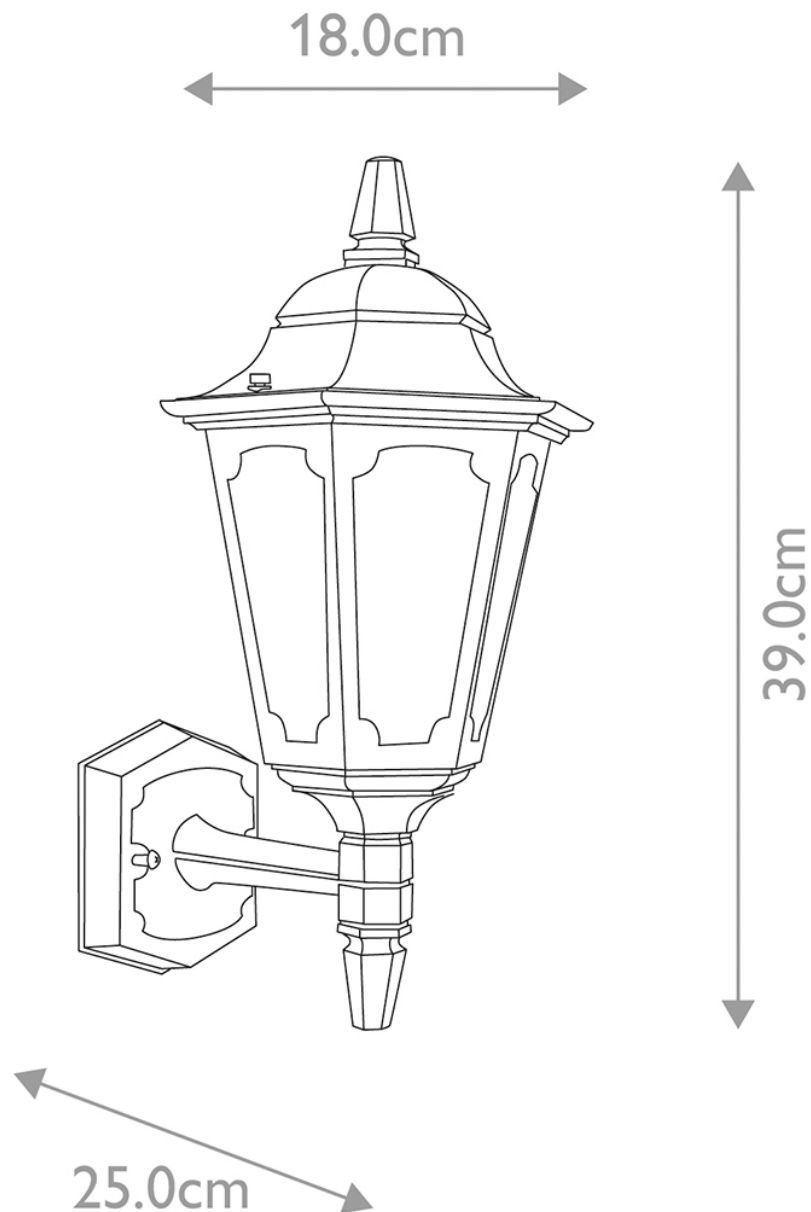

Elstead - Parish PRM1-BLACK Wall Light

CONTACT