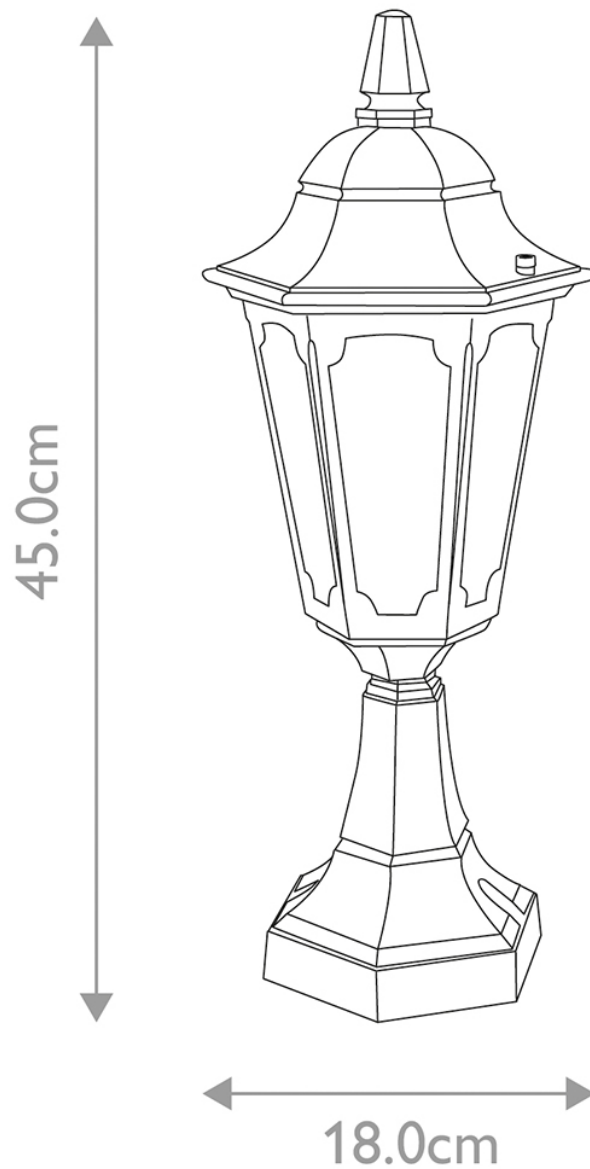

Elstead - Parish PRM4-BLACK Pedestal

CONTACT