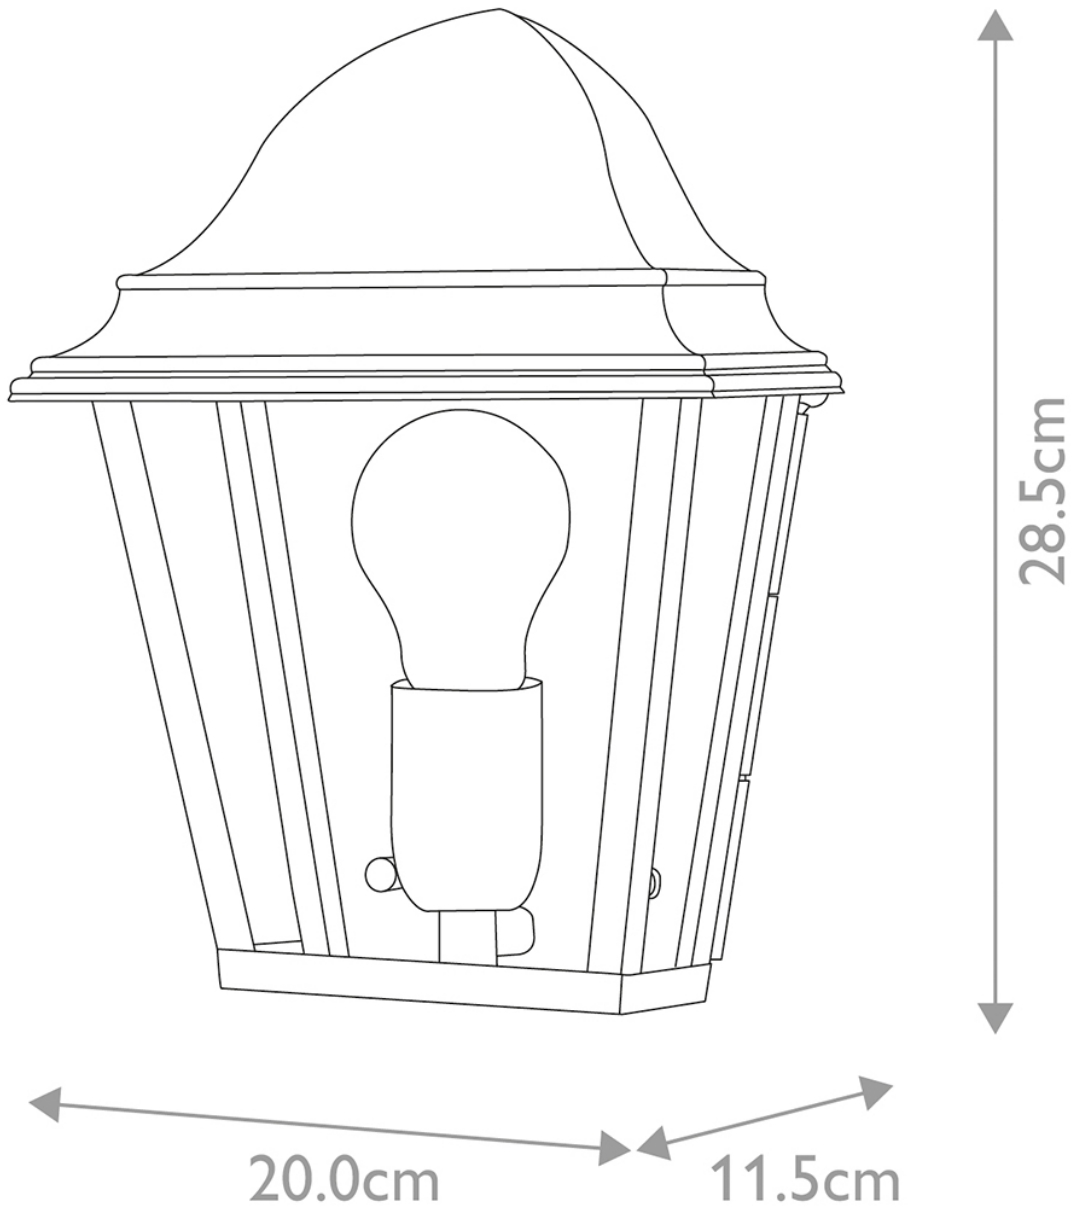

Elstead Lighting - St James - ST-JAMES-BRASS - Solid Brass Clear Glass IP44 Outdoor Half Lantern Wall Light

CONTACT