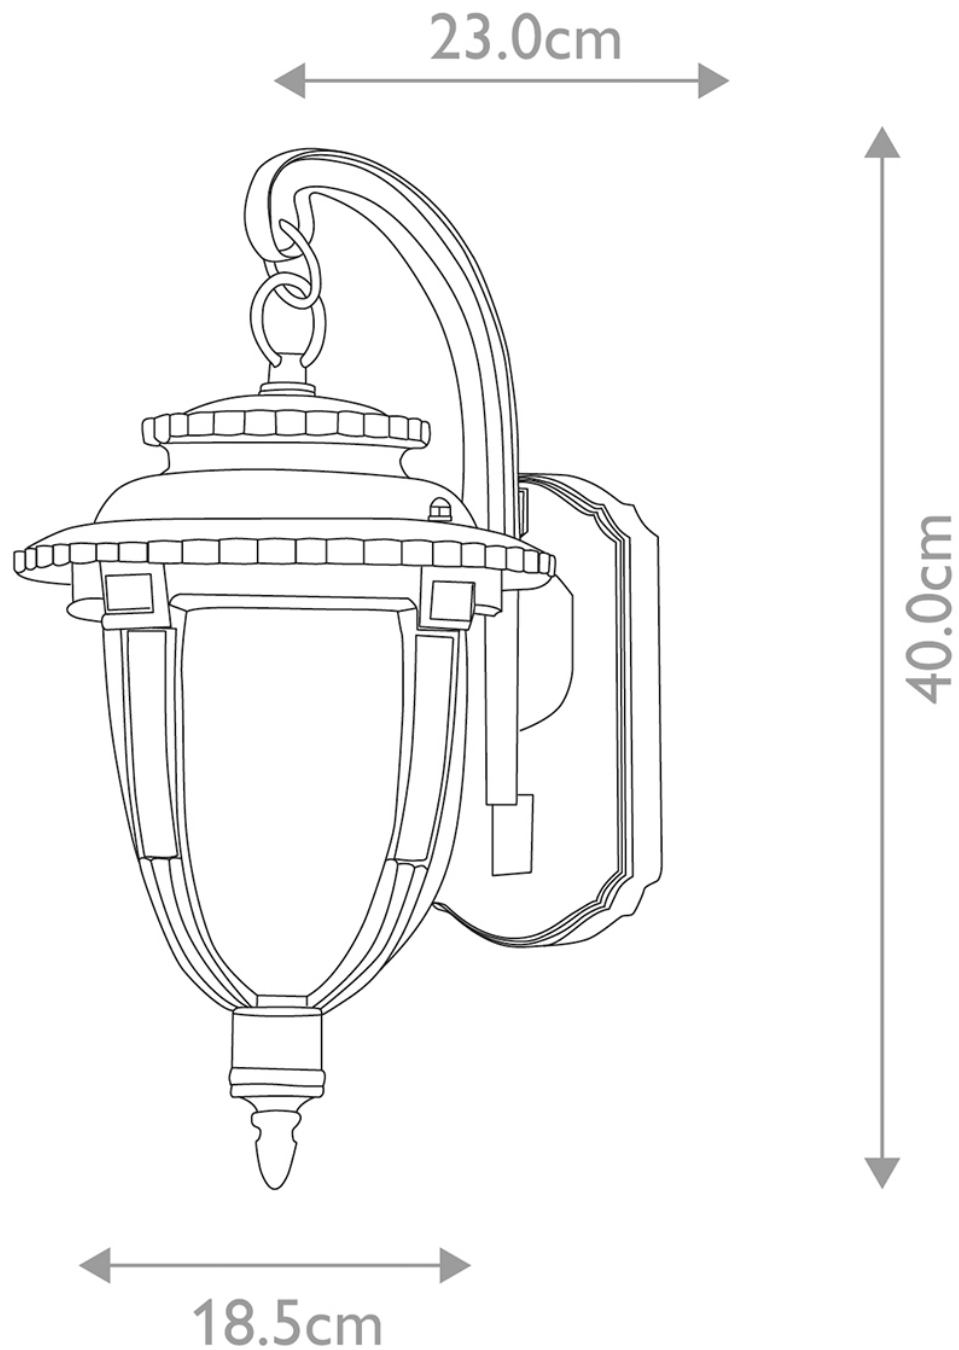

Elstead Lighting - St Louis - STL2-M-WB - Weathered Bronze Clear Glass IP44 Outdoor Wall Light

CONTACT