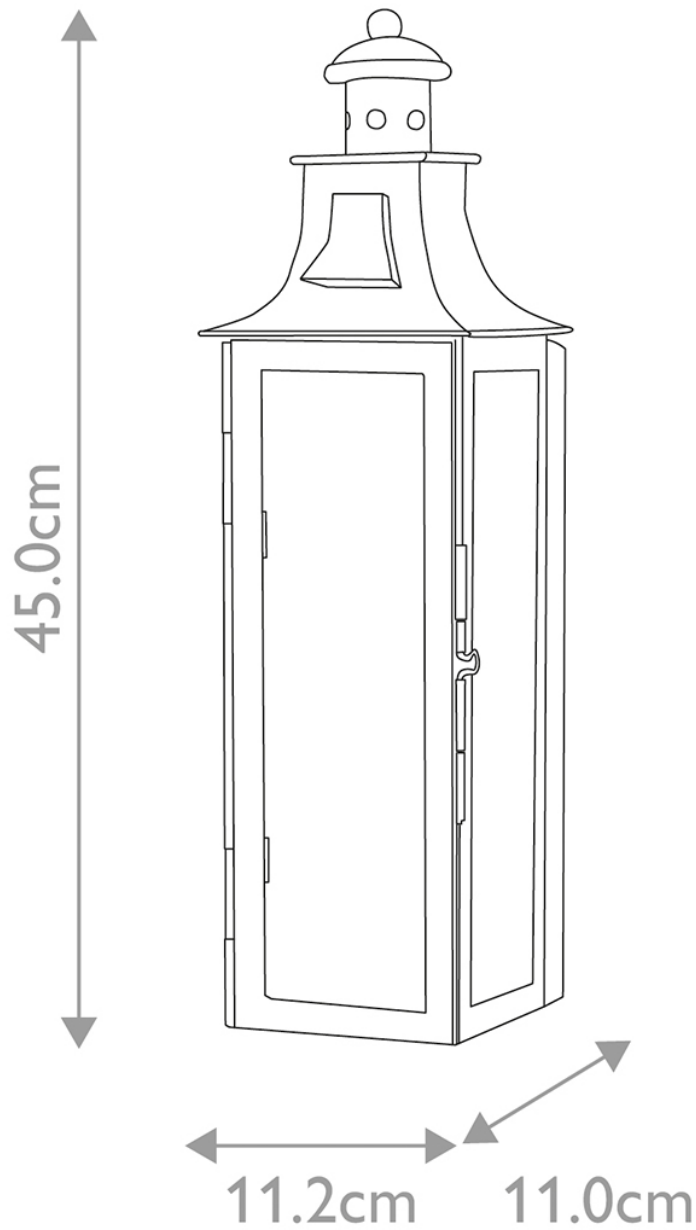

Elstead - STOW Wall Light

CONTACT