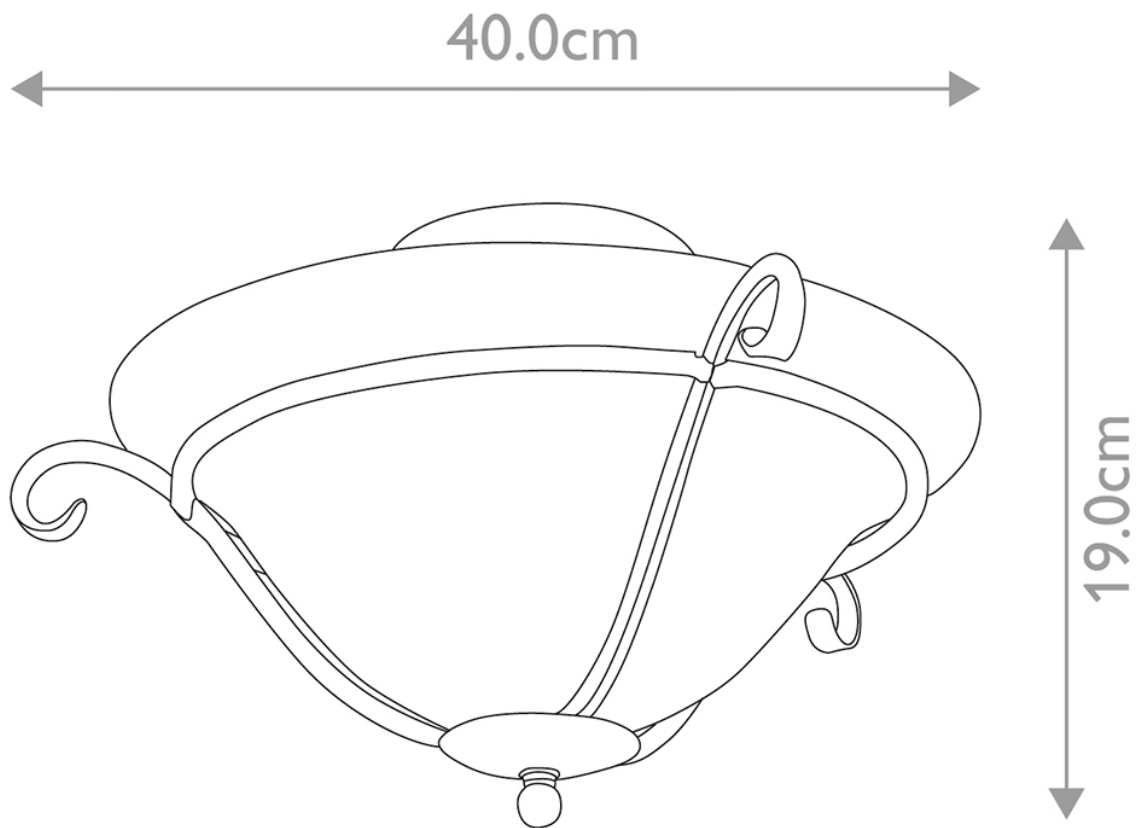

Elstead - Torchiere TCH-F-BLACK Flush Light

CONTACT