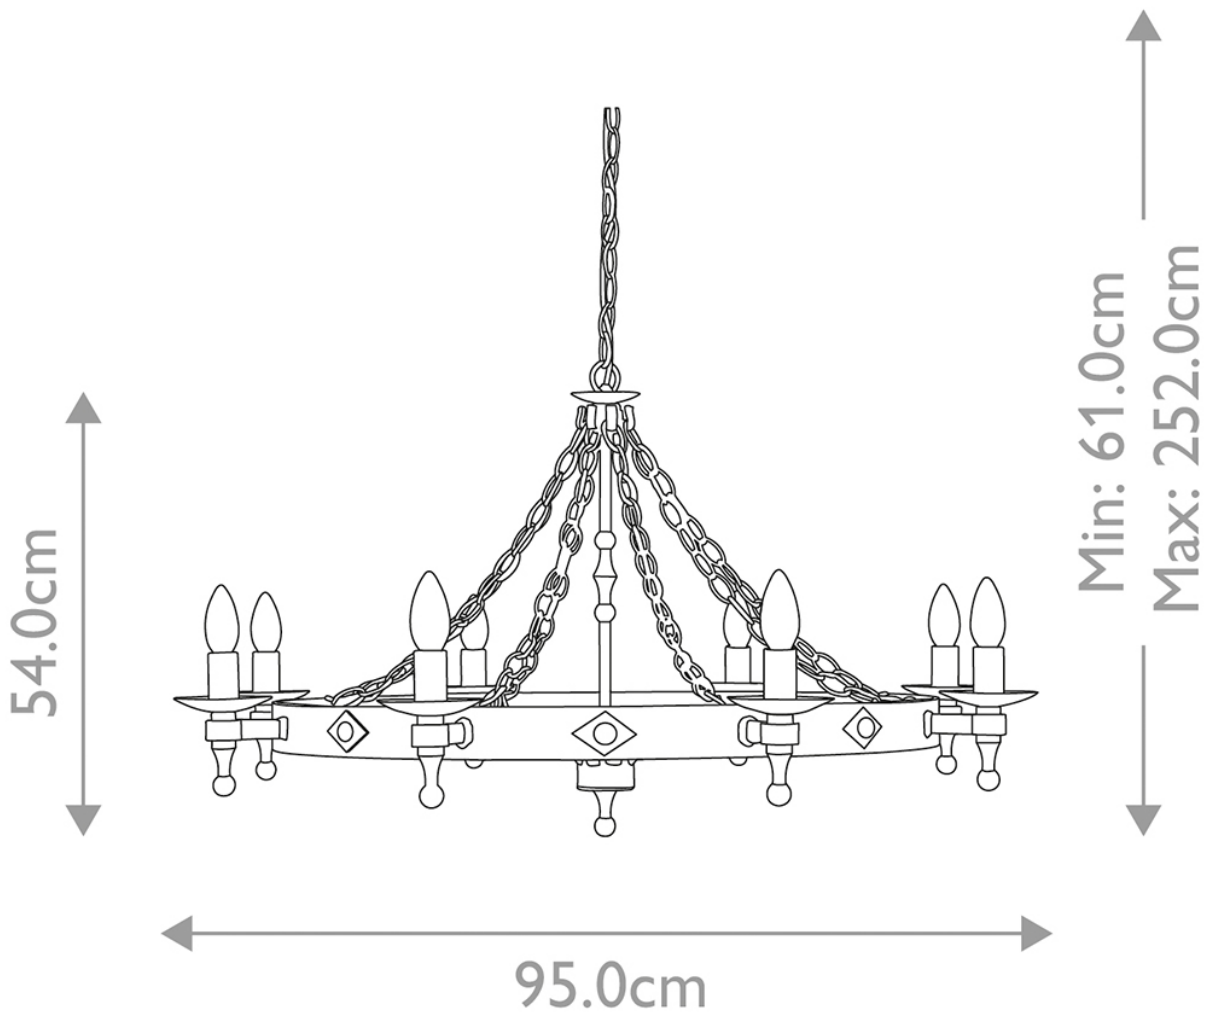

Elstead - Warwick WR8-GRAPHITE Chandelier

CONTACT