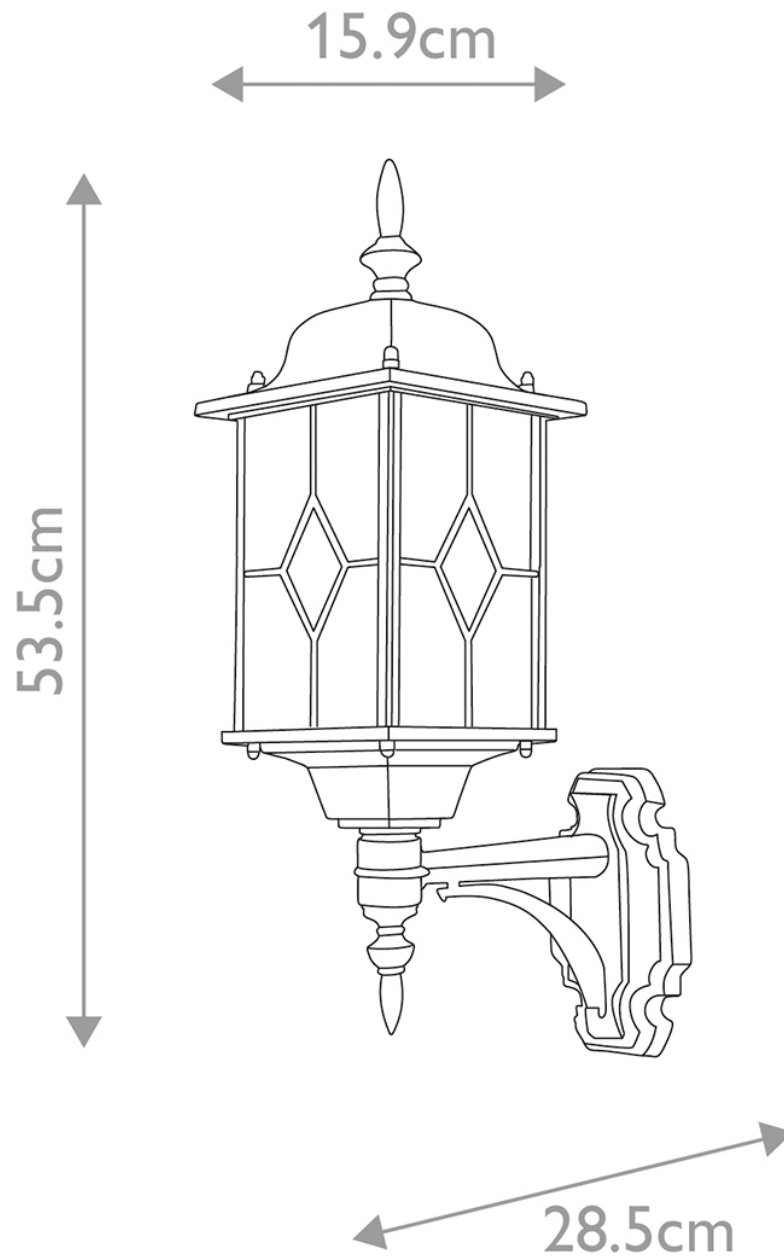

Elstead - Wexford WX1 Wall Light

CONTACT